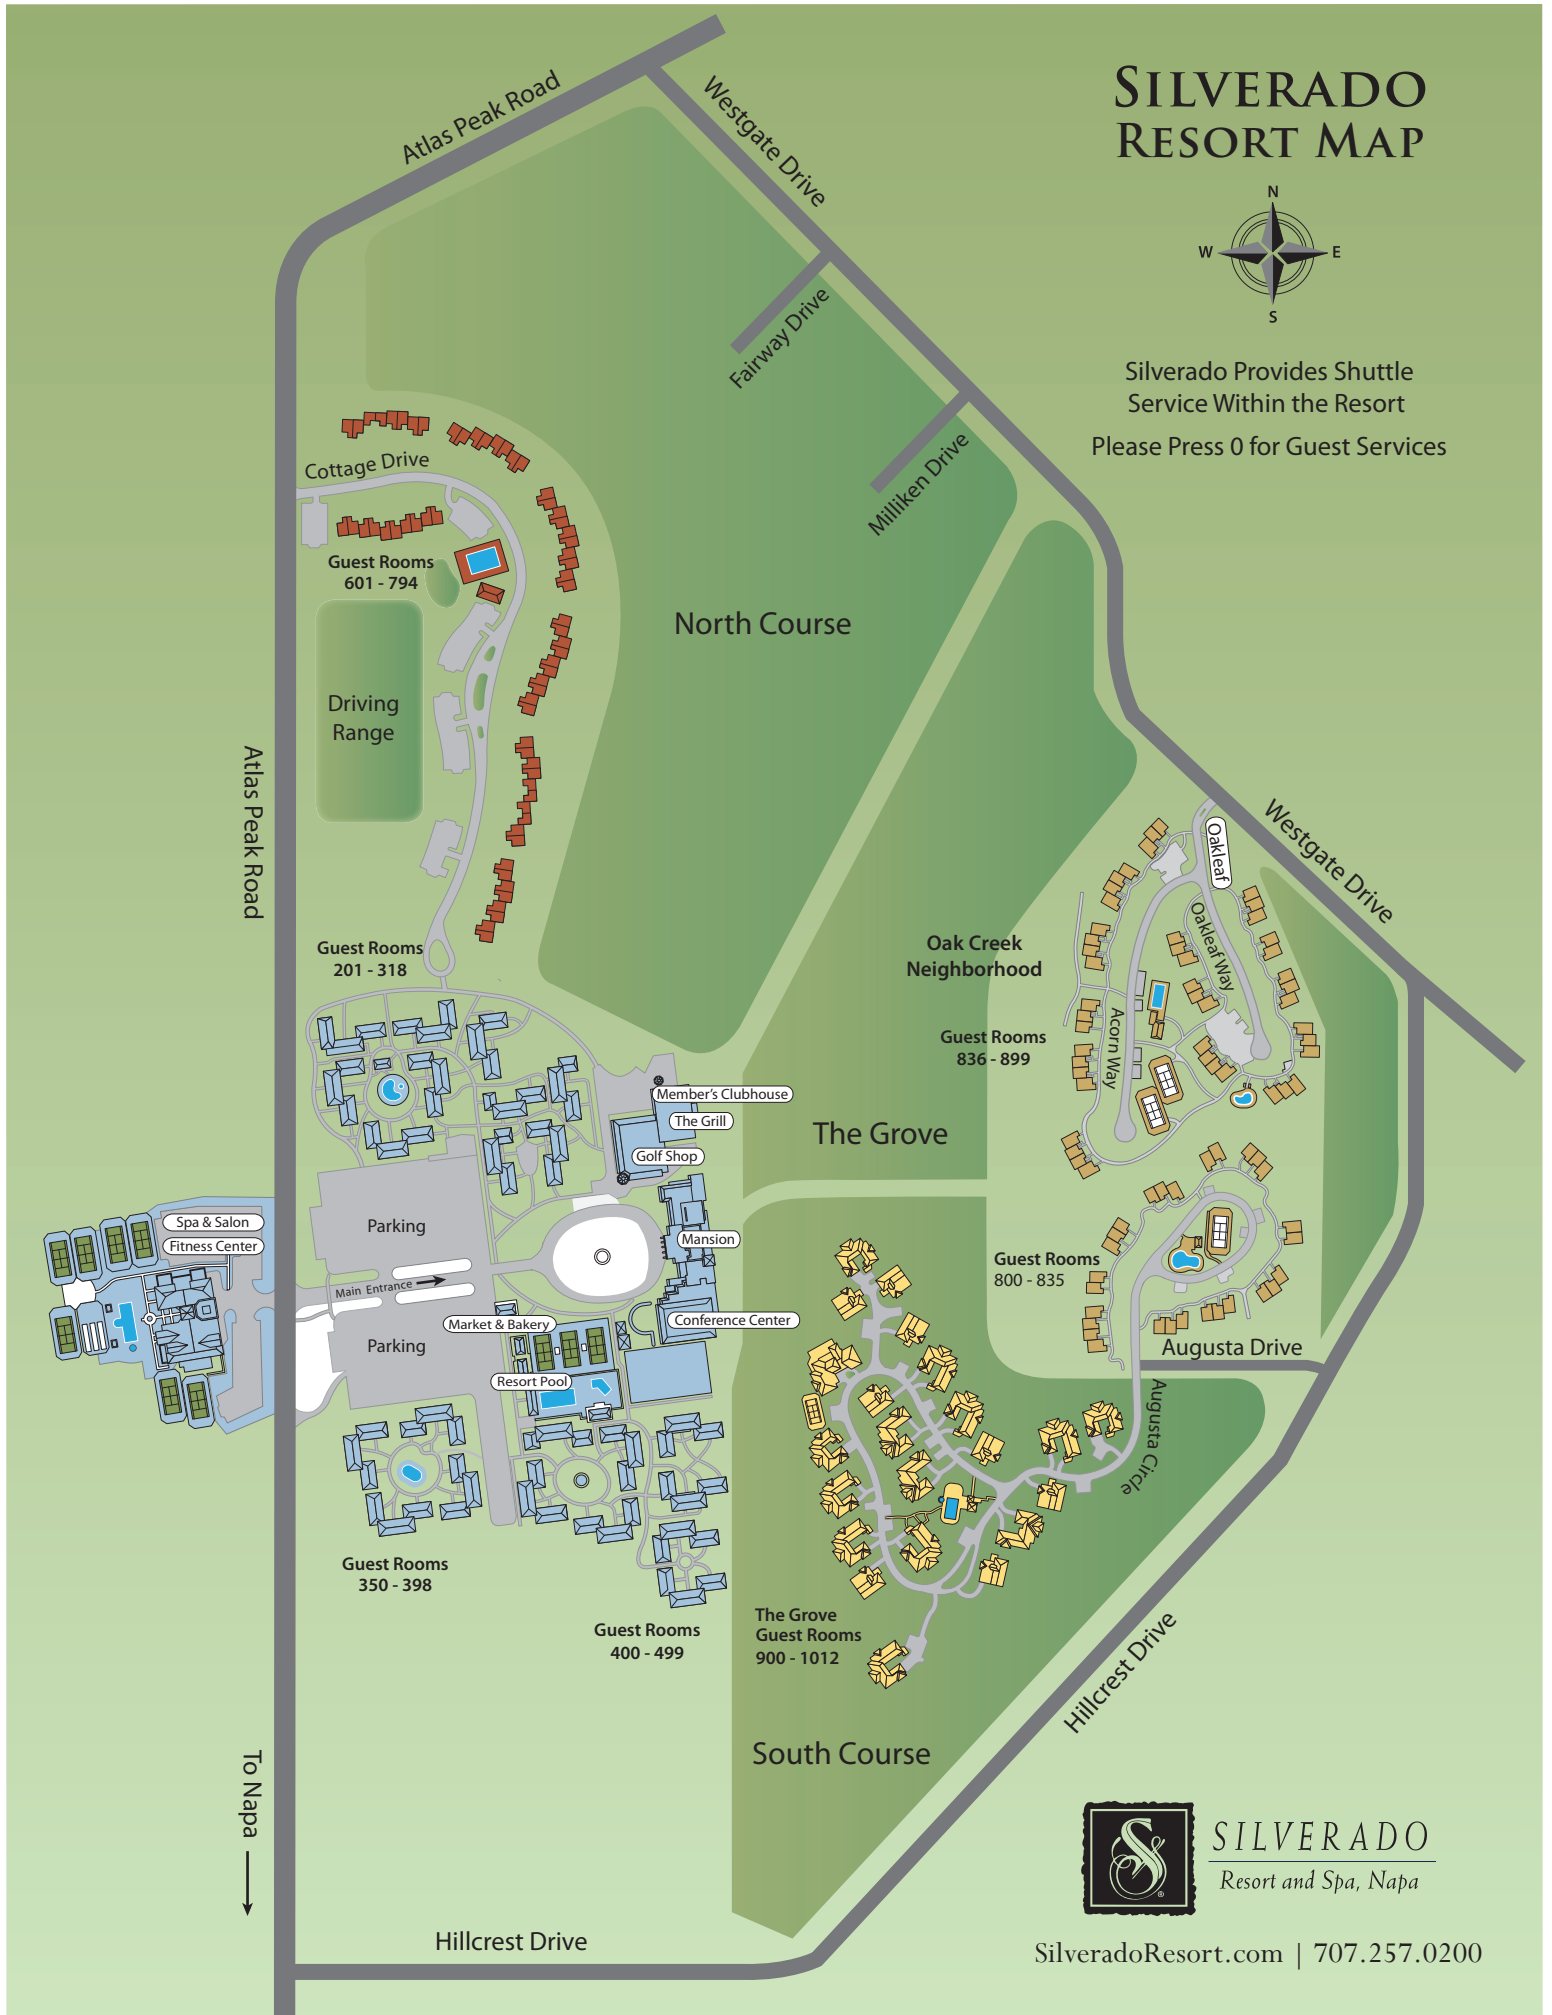

SILVERADO RESORT MAP

Silverado Provides Shuttle Service Within the Resort
Please Press 0 for Guest Services

SILVERADO
Resort and Spa, Napa

SilveradoResort.com | 707.257.0200