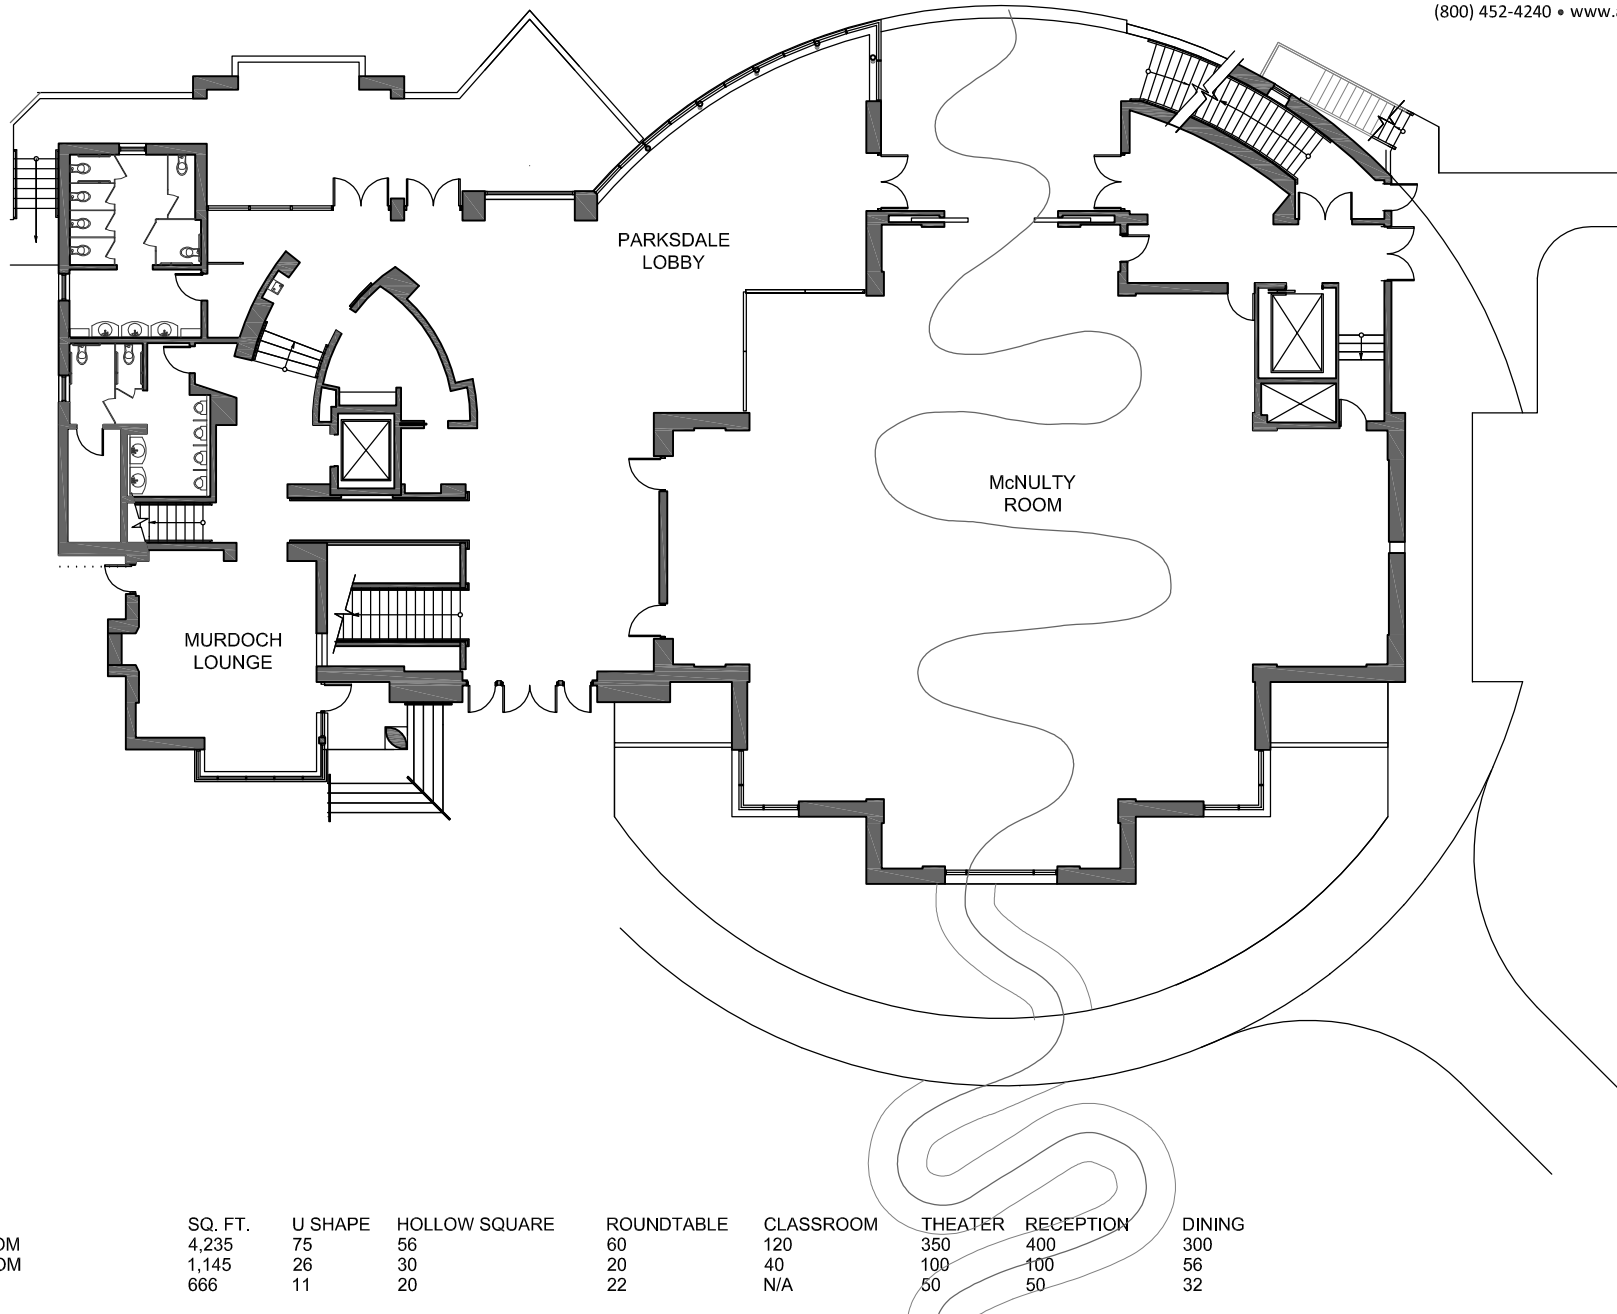

Kaufman Room

Doerr-Hosier Center

Scale: 1/16"=1'-0"

Doerr-Hosier Center

Main Level
Not to Scale

	SQ. FT.	U SHAPE	HOLLOW SQUARE	ROUNDTABLE	CLASSROOM	THEATER	RECEPTION	DINING
MCNULTY ROOM	4,235	75	56	60	120	350	400	300
KAUFMAN ROOM	1,145	26	30	20	40	100	100	56
CATTO ROOM	666	11	20	22	N/A	50	50	32

Catto Room

Doerr-Hosier Center

Scale: 1/16"=1'-0"

Koch Seminar Building

Scale: 1/16" = 1'-0"

	SQ. FT.	U SHAPE	HOLLOW SQUARE	ROUNDTABLE	CLASSROOM	THEATER	RECEPTION	DINING
BOOZ-ALLEN HAMILTON ROOM	1,800	80	36	54	80	110	N/A	N/A
LAUDER ROOM	1,800	80	36	36	80	110	N/A	N/A
STRANAHAN ROOM	765	19	18	24	30	40	N/A	N/A