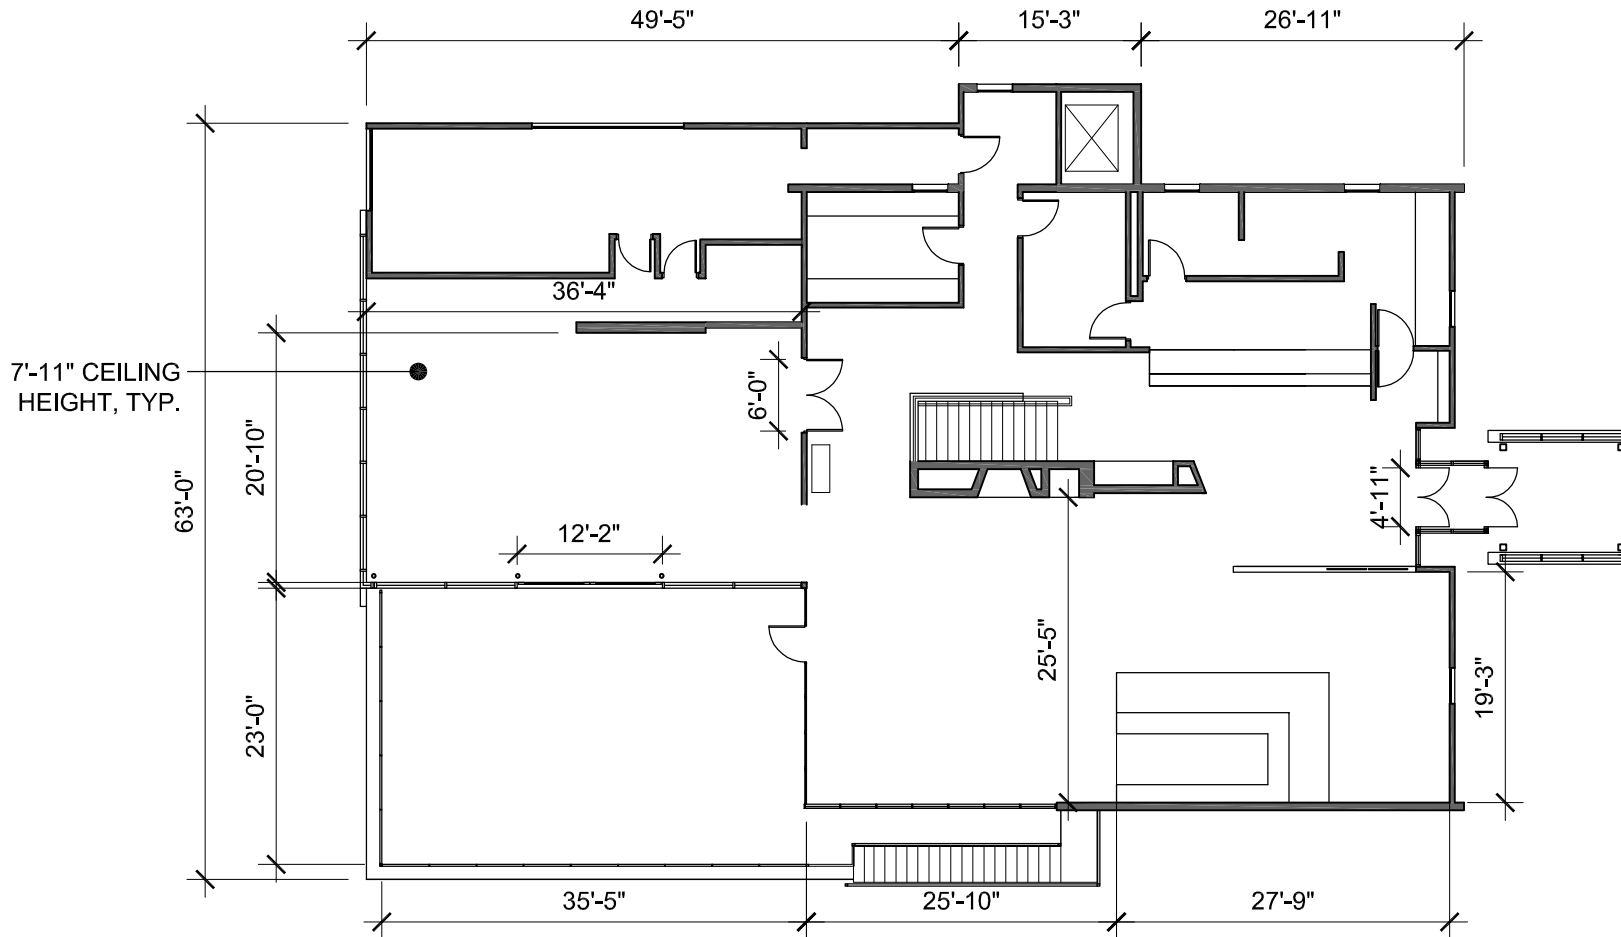

Greenwald Pavilion

Scale: 1/16" = 1'-0"

MAX. DOOR OPENING = 9'-0"
OVERALL LENGTH = 129'-0"
OVERALL WIDTH = 54'-5"
BACK WALL = 100'-4"

Boettcher Seminar Building

Scale: 1/16" = 1'-0"

	SQ. FT.	U SHAPE	HOLLOW SQUARE	ROUNDTABLE	CLASSROOM	THEATER	RECEPTION	DINING
DINGMAN ROOM	630	23	20	28	30	50	N/A	N/A
HARRIS ROOM	630	23	20	28	30	50	N/A	N/A
HUDSON ROOM	790	27	24	32	40	75	N/A	N/A

Main Level
Not to Scale

RECEPTION CENTER	SQ. FT.	U SHAPE	HOLLOW SQUARE	ROUNDTABLE	CLASSROOM	THEATER	RECEPTION	DINING
PLATO'S	850	N/A	32	N/A	N/A	50	100	40
DAVIS DECK	1000	N/A	N/A	N/A	N/A	100	100	N/A

Reception Center

Main Level

Scale: 1/16"=1'-0"

Reception Center

Lower Level
Not to Scale

	SQ. FT.	U SHAPE	HOLLOW SQUARE	ROUNDTABLE	CLASSROOM	THEATER	RECEPTION	DINING
MEADOWS RESTAURANT	1,375	N/A	N/A	N/A	N/A	120	200	110
BERNHARD ROOM	650	18	24	N/A	24	50	50	40
MERRILL PATIO	1,575	N/A	N/A	N/A	N/A	150	150	60

Reception Center

Lower Level

Scale: 1/16" = 1'-0"