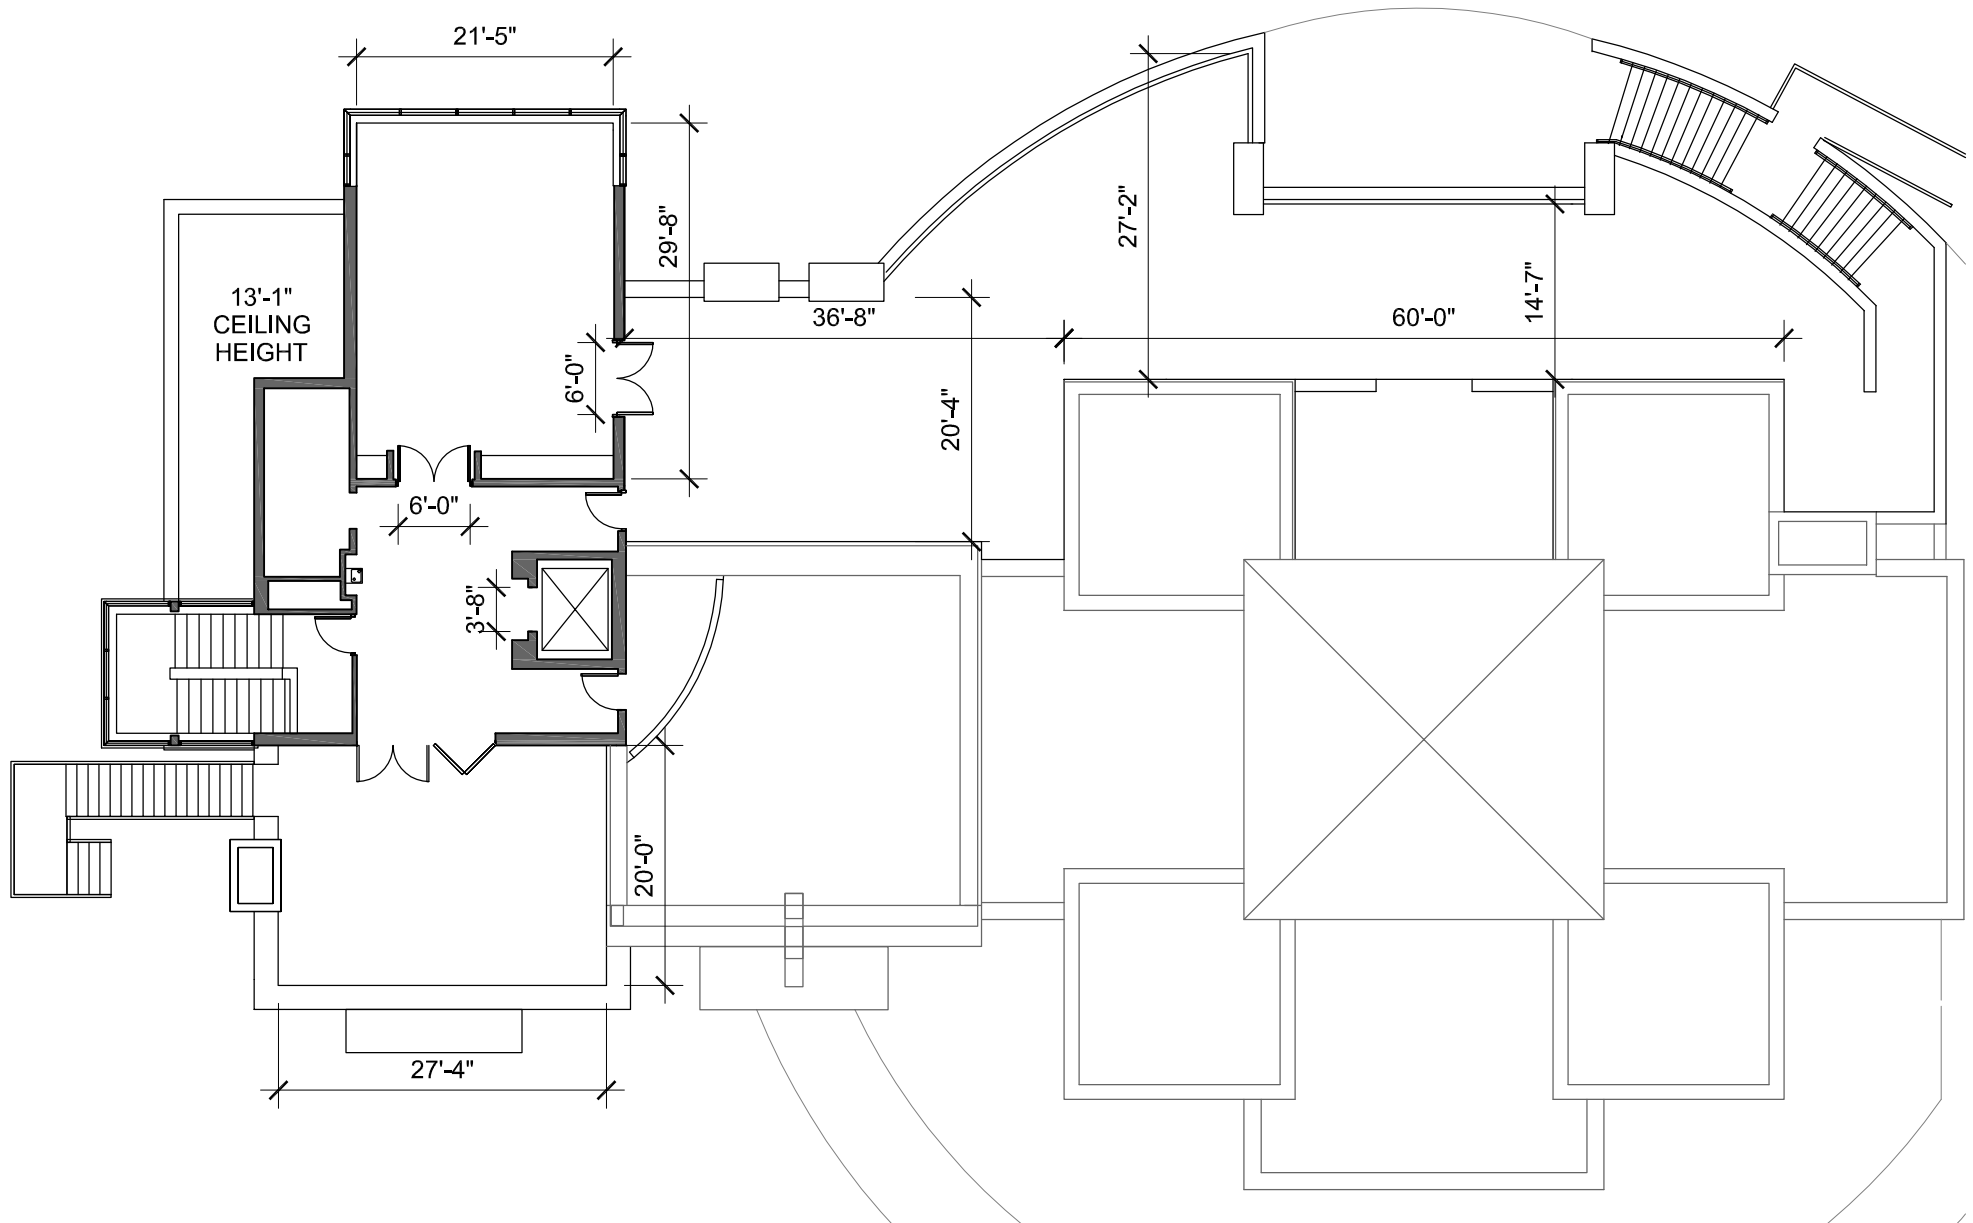

Kaufman Room

Doerr-Hosier Center

Scale: 1/16"=1'-0"

Doerr-Hosier Center

Main Level
Not to Scale

	SQ. FT.	U SHAPE	HOLLOW SQUARE	ROUNDTABLE	CLASSROOM	THEATER	RECEPTION	DINING
MCNULTY ROOM	4,235	75	56	60	120	350	400	300
KAUFMAN ROOM	1,145	26	30	20	40	100	100	56
CATTO ROOM	666	11	20	22	N/A	50	50	32

McNulty Room

Doerr-Hosier Center

Scale: 1/16"=1'-0"

Doerr-Hosier Center

Upper Level
Not to Scale

	SQ. FT.	U SHAPE	HOLLOW SQUARE	ROUNDTABLE	CLASSROOM	THEATER	RECEPTION	DINING
MCNULTY ROOM	4,235	75	56	60	120	350	400	300
KAUFMAN ROOM	1,145	26	30	20	40	100	100	56
CATTO ROOM	666	11	20	22	N/A	50	50	32

Catto Room

Doerr-Hosier Center

Scale: 1/16"=1'-0"

Koch Seminar Building

Scale: 1/16" = 1'-0"

	SQ. FT.	U SHAPE	HOLLOW SQUARE	ROUNDTABLE	CLASSROOM	THEATER	RECEPTION	DINING
BOOZ-ALLEN HAMILTON ROOM	1,800	80	36	54	80	110	N/A	N/A
LAUDER ROOM	1,800	80	36	36	80	110	N/A	N/A
STRANAHAN ROOM	765	19	18	24	30	40	N/A	N/A