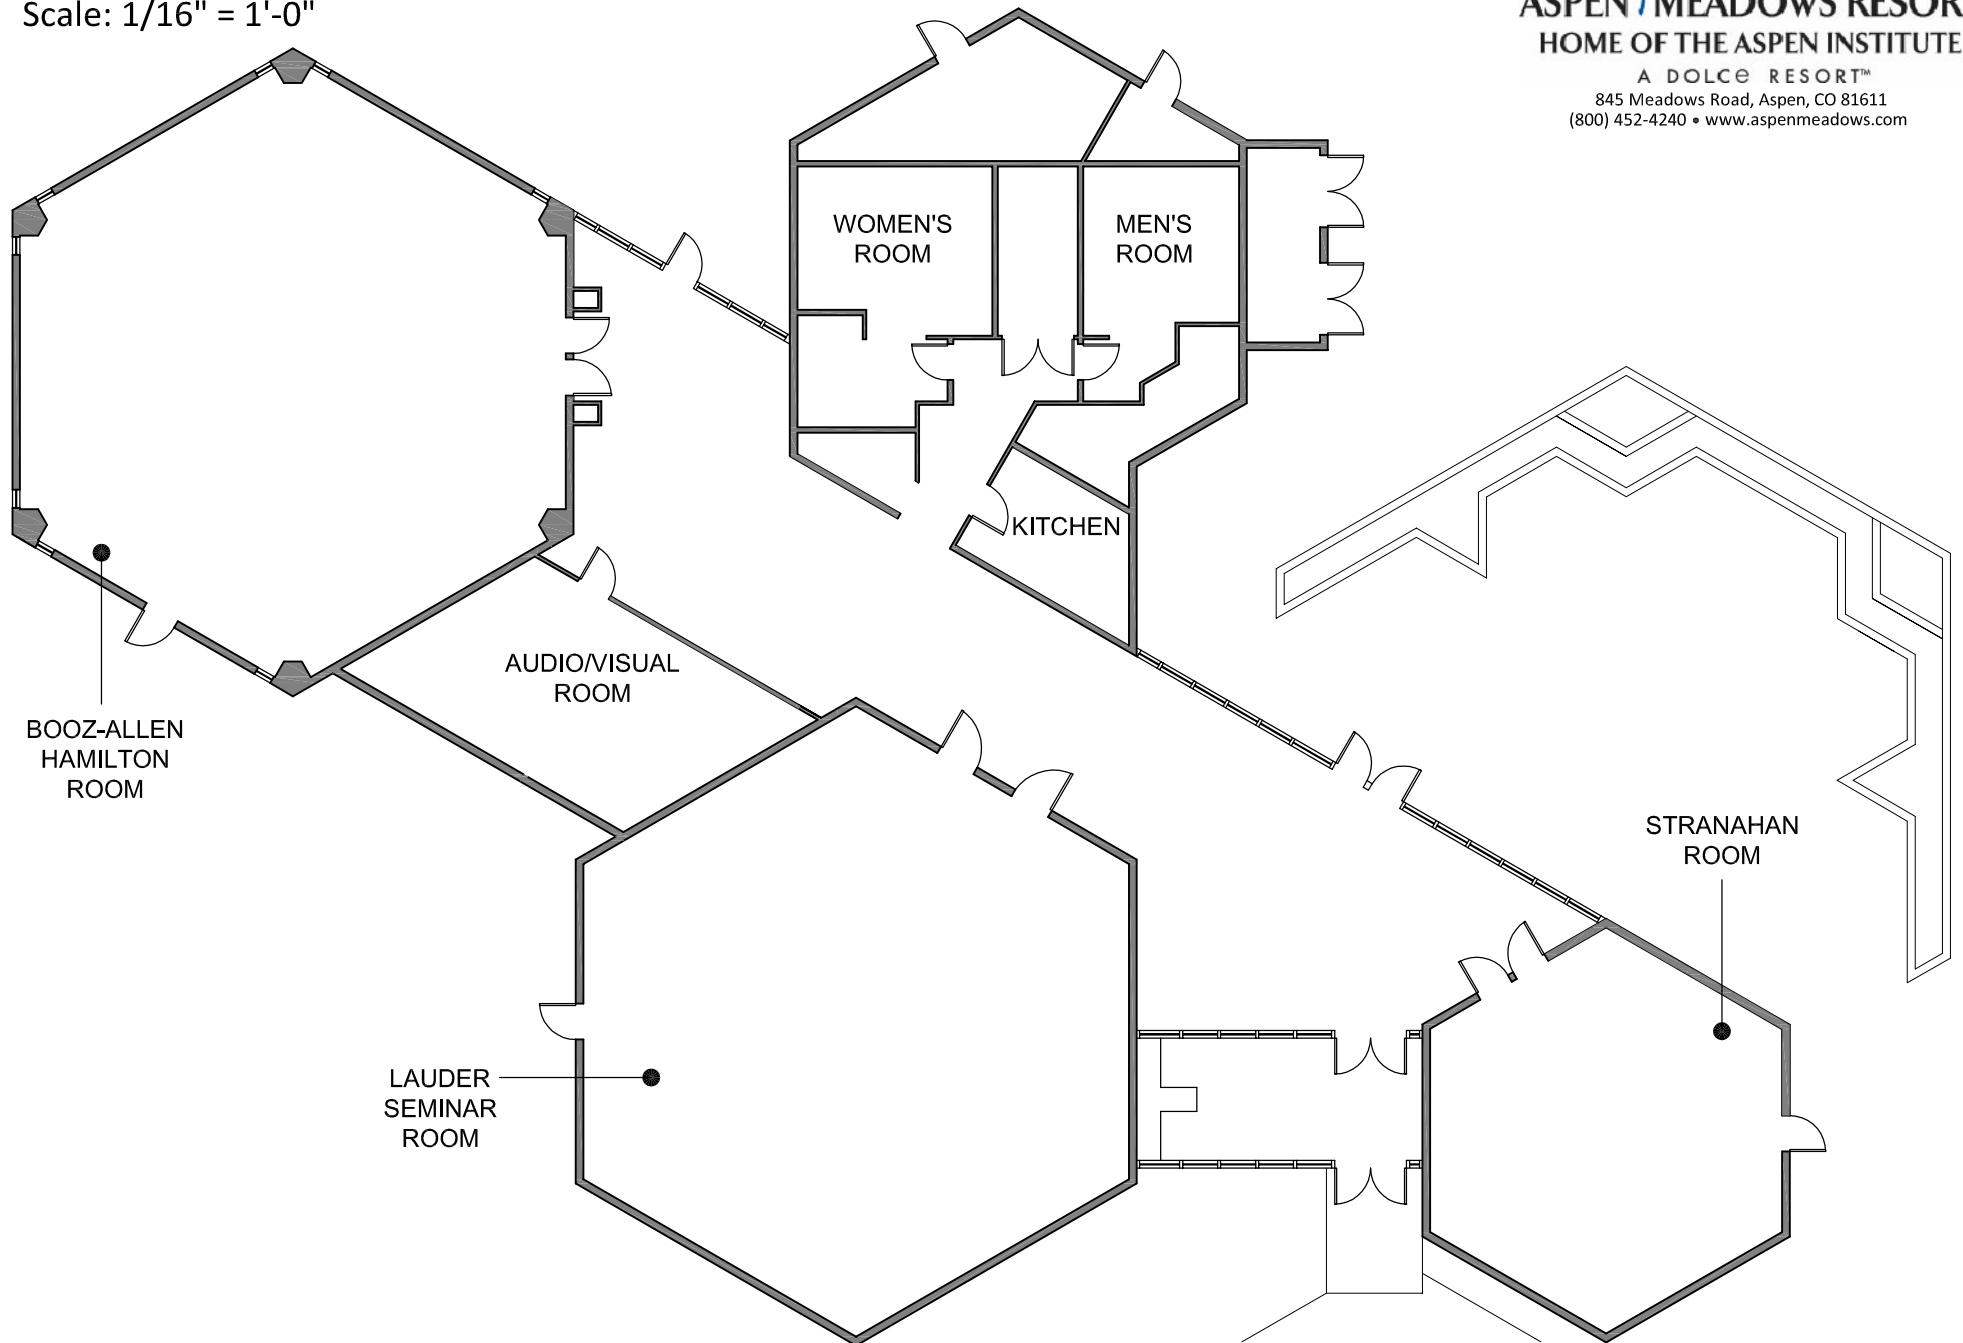

Catto Room

Doerr-Hosier Center

Scale: 1/16"=1'-0"

Koch Seminar Building

Scale: 1/16" = 1'-0"

	SQ. FT.	U SHAPE	HOLLOW SQUARE	ROUNDTABLE	CLASSROOM	THEATER	RECEPTION	DINING
BOOZ-ALLEN HAMILTON ROOM	1,800	80	36	54	80	110	N/A	N/A
LAUDER ROOM	1,800	80	36	36	80	110	N/A	N/A
STRANAHAN ROOM	765	19	18	24	30	40	N/A	N/A

Booz-Allen Hamilton Room

Koch Seminar Building

Scale: 1/8"=1'-0"

ASPEN MEADOWS RESORT
HOME OF THE ASPEN INSTITUTE
A DOLCE RESORT™
845 Meadows Road, Aspen, CO 81611
(800) 452-4240 • www.aspenmeadows.com

Lauder Seminar Room