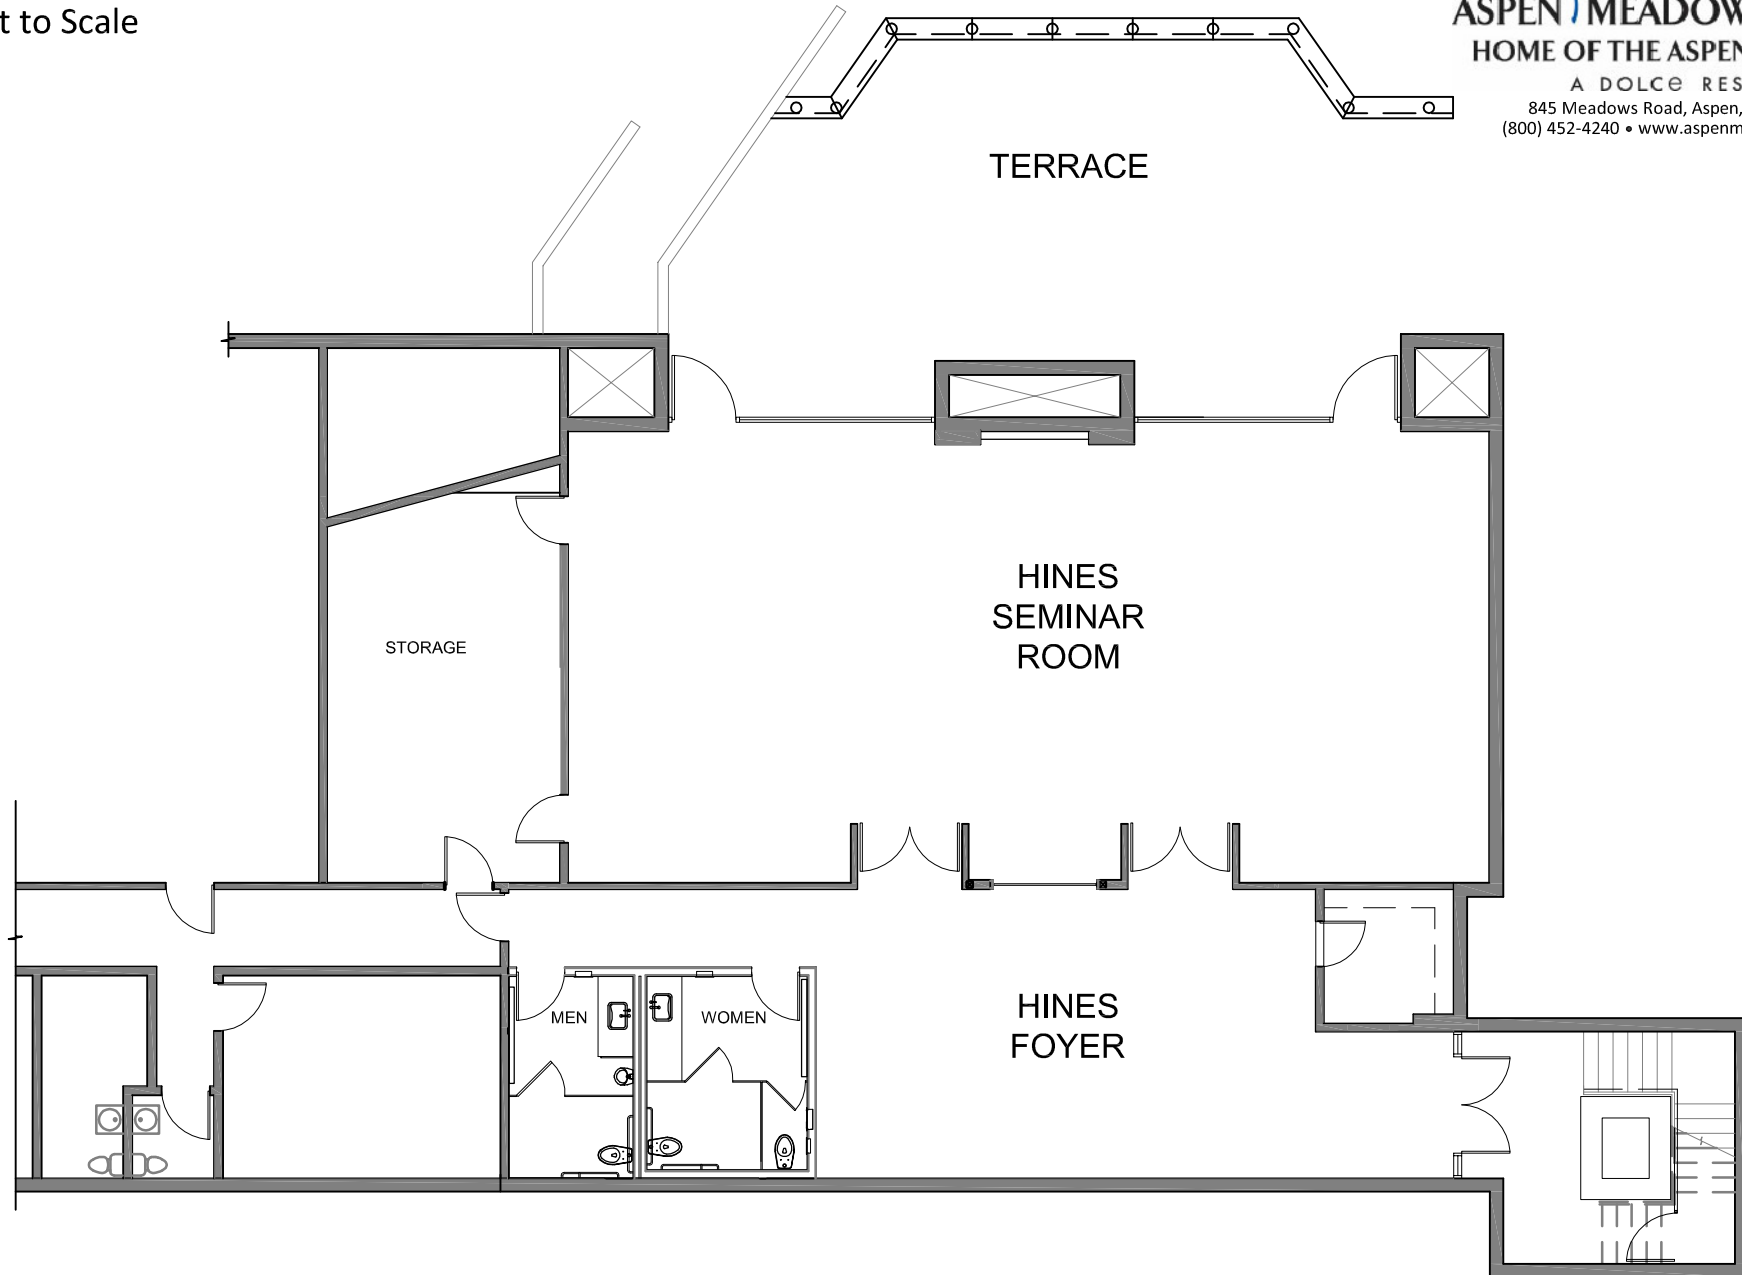

Hines Seminar Building

Not to Scale

ASPEN MEADOWS RESORT
HOME OF THE ASPEN INSTITUTE
A DOLCE RESORT™
845 Meadows Road, Aspen, CO 81611
(800) 452-4240 • www.aspenmeadows.com

	SQ. FT.	U SHAPE	HOLLOW SQUARE	ROUNDTABLE	CLASSROOM	THEATER	RECEPTION	DINING
HINES SEMINAR ROOM	1,600	30	N/A	N/A	80	100	100	N/A
HINES FOYER	600	N/A	N/A	N/A	N/A	N/A	50	N/A