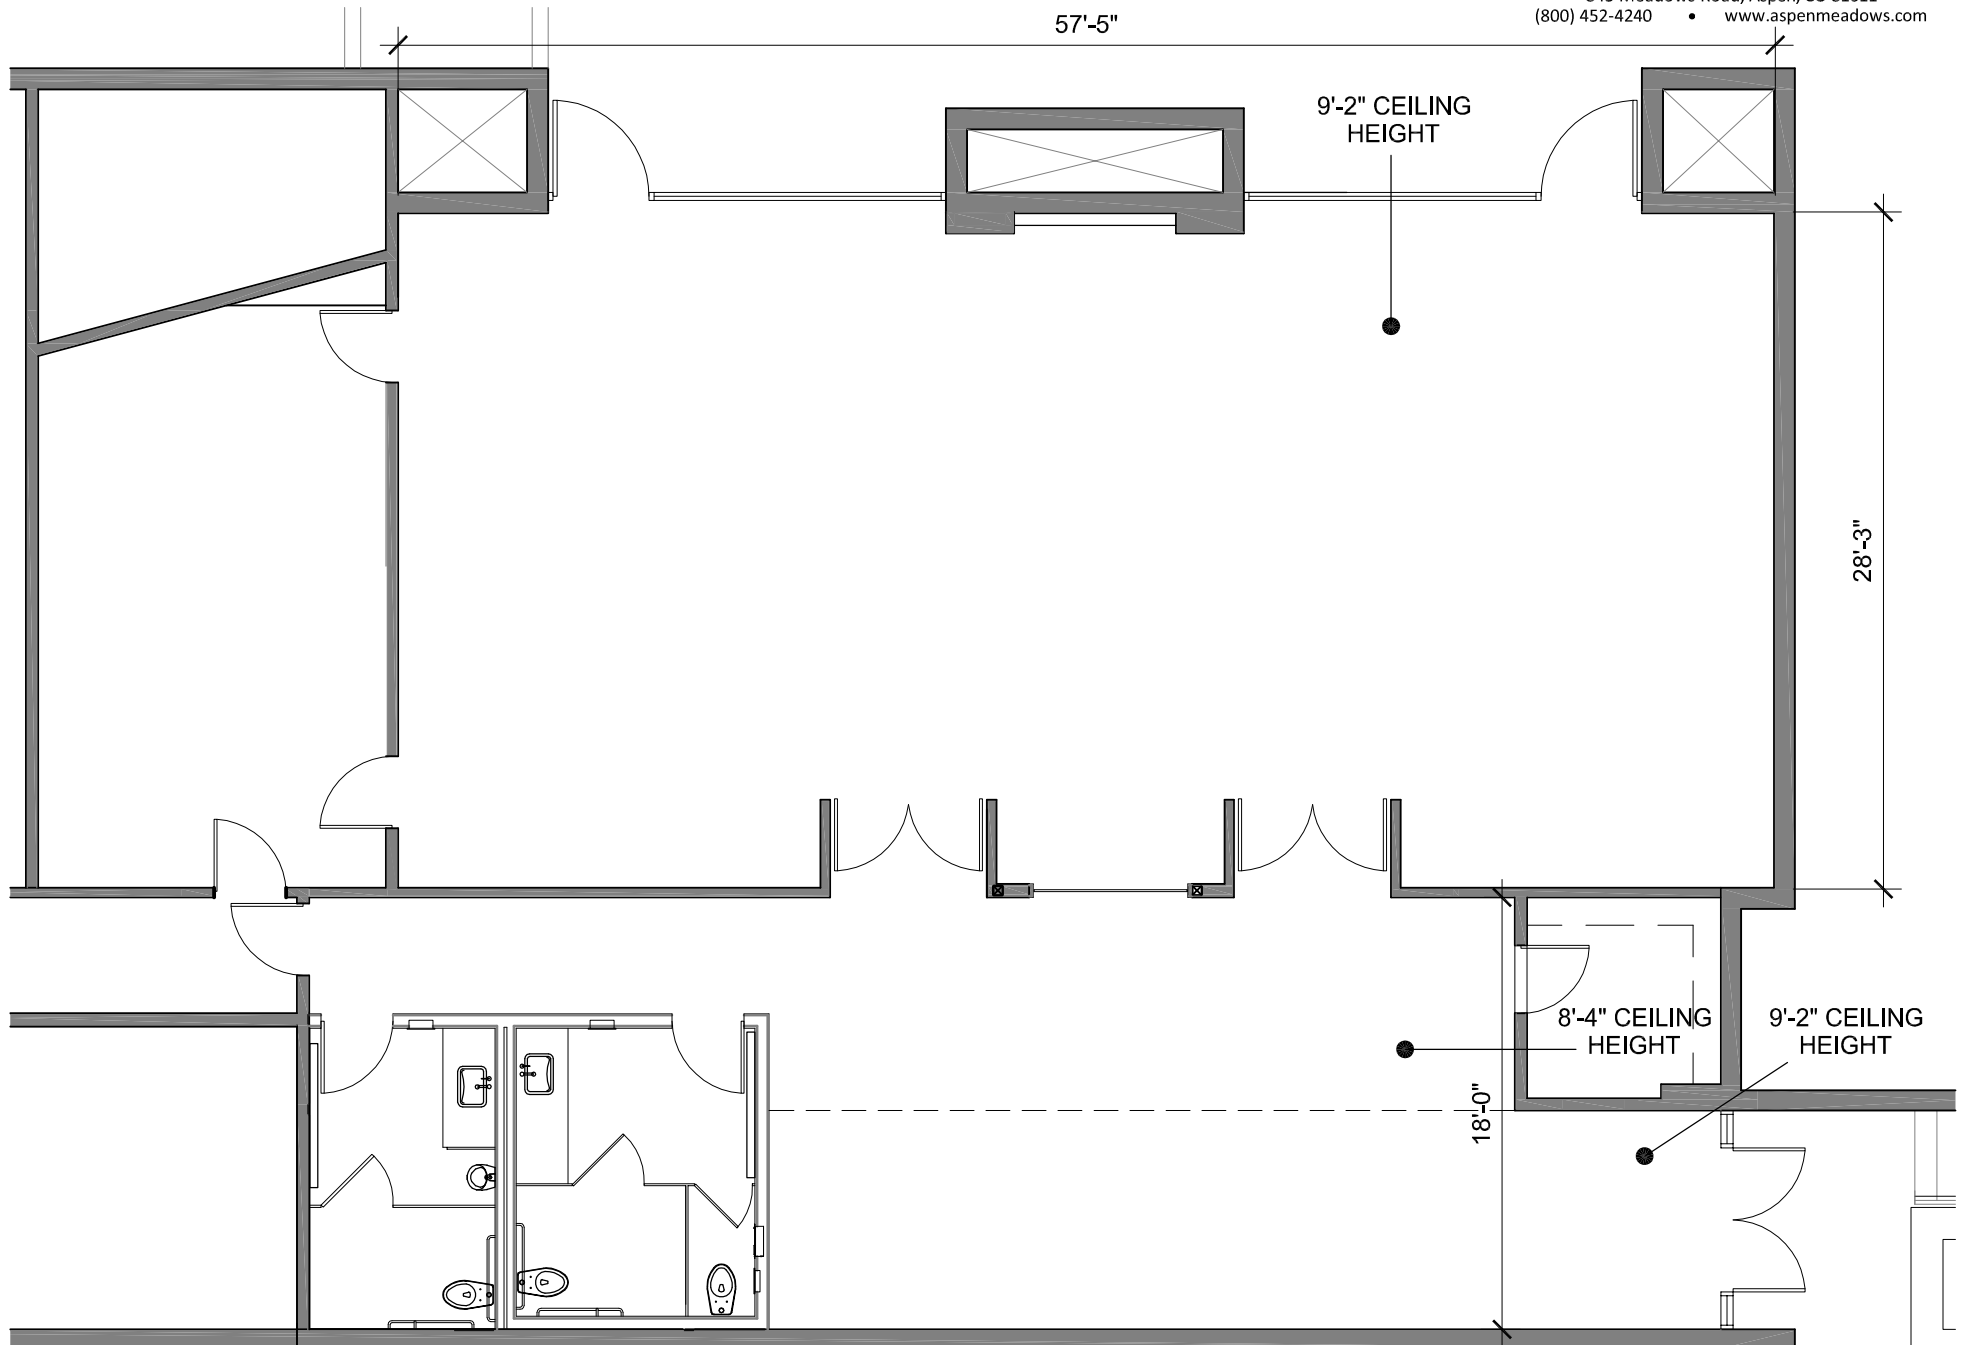

	SQ. FT.	U SHAPE	HOLLOW SQUARE	ROUNDTABLE	CLASSROOM	THEATER	RECEPTION	DINING
HINES SEMINAR ROOM	1,600	30	N/A	N/A	80	100	100	N/A
HINES FOYER	600	N/A	N/A	N/A	N/A	N/A	50	N/A

Hines Seminar Room

Hines Seminar Building

Scale: 1/8"=1'-0"

Greenwald Pavilion

Scale: 1/16" = 1'-0"

GREENWALD PAVILION	SQ. FT. 5,000	U SHAPE 50	HOLLOW SQUARE 65	ROUNDTABLE 100	CLASSROOM 300	THEATER 700	RECEPTION 800	DINING 400
--------------------	------------------	---------------	---------------------	-------------------	------------------	----------------	------------------	---------------

Greenwald Pavilion

Scale: 1/16" = 1'-0"

MAX. DOOR OPENING = 9'-0"
OVERALL LENGTH = 129'-0"
OVERALL WIDTH = 54'-5"
BACK WALL = 100'-4"

Boettcher Seminar Building

Scale: 1/16" = 1'-0"

	SQ. FT.	U SHAPE	HOLLOW SQUARE	ROUNDTABLE	CLASSROOM	THEATER	RECEPTION	DINING
DINGMAN ROOM	630	23	20	28	30	50	N/A	N/A
HARRIS ROOM	630	23	20	28	30	50	N/A	N/A
HUDSON ROOM	790	27	24	32	40	75	N/A	N/A