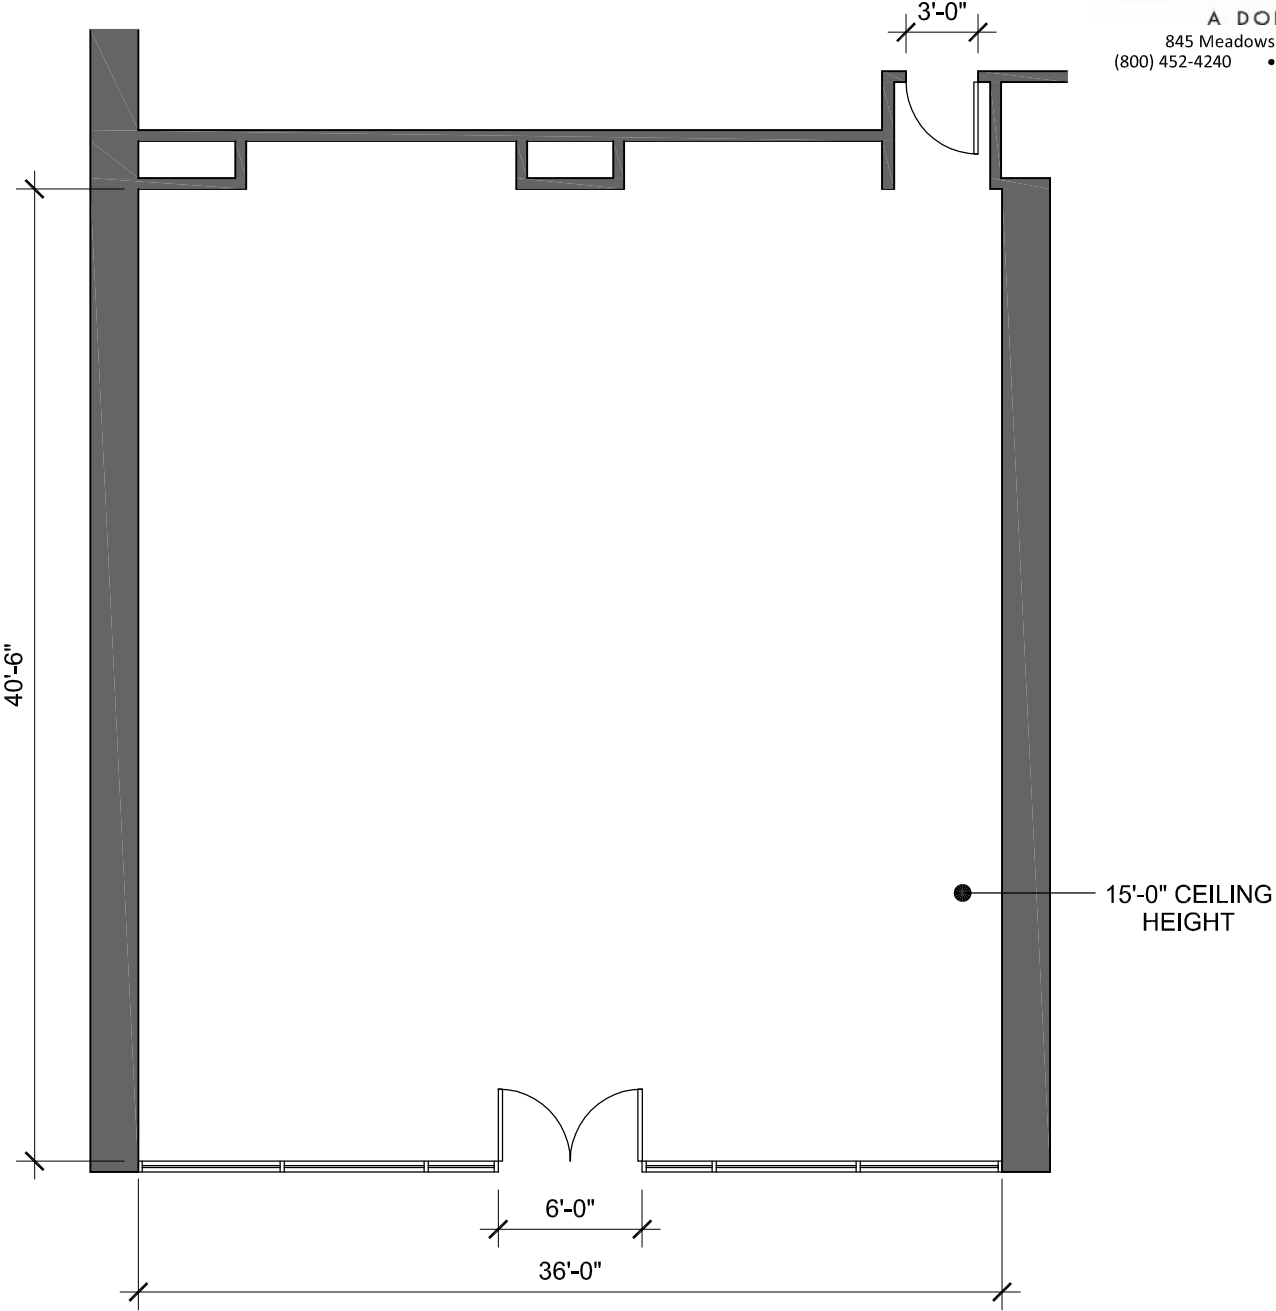

Scale: 1/8"=1'-0"

Greenwald Pavilion

Scale: 1/16" = 1'-0"

GREENWALD PAVILION	SQ. FT. 5,000	U SHAPE 50	HOLLOW SQUARE 65	ROUNDTABLE 100	CLASSROOM 300	THEATER 700	RECEPTION 800	DINING 400
--------------------	------------------	---------------	---------------------	-------------------	------------------	----------------	------------------	---------------

Greenwald Pavilion

Scale: 1/16" = 1'-0"

MAX. DOOR OPENING = 9'-0"
OVERALL LENGTH = 129'-0"
OVERALL WIDTH = 54'-5"
BACK WALL = 100'-4"

Boettcher Seminar Building

Scale: 1/16" = 1'-0"

	SQ. FT.	U SHAPE	HOLLOW SQUARE	ROUNDTABLE	CLASSROOM	THEATER	RECEPTION	DINING
DINGMAN ROOM	630	23	20	28	30	50	N/A	N/A
HARRIS ROOM	630	23	20	28	30	50	N/A	N/A
HUDSON ROOM	790	27	24	32	40	75	N/A	N/A

Dingman Room

Boettcher Seminar Building

Scale: 1/8" = 1'-0"

Hudson Seminar Room

Boettcher Seminar Building

Scale: 1/8" = 1'-0"

Resnick Malek Health Center Gym

Scale: 1/8" = 1'-0"

Resnick Malek Health Center Gym

Scale: 1/8" = 1'-0"

ASPEN MEADOWS RESORT
HOME OF THE ASPEN INSTITUTE
A DOLCE RESORT™
845 Meadows Road, Aspen, CO 81611
(800) 452-4240 • www.aspenmeadows.com

GYM

GYM

SQ. FT.
630