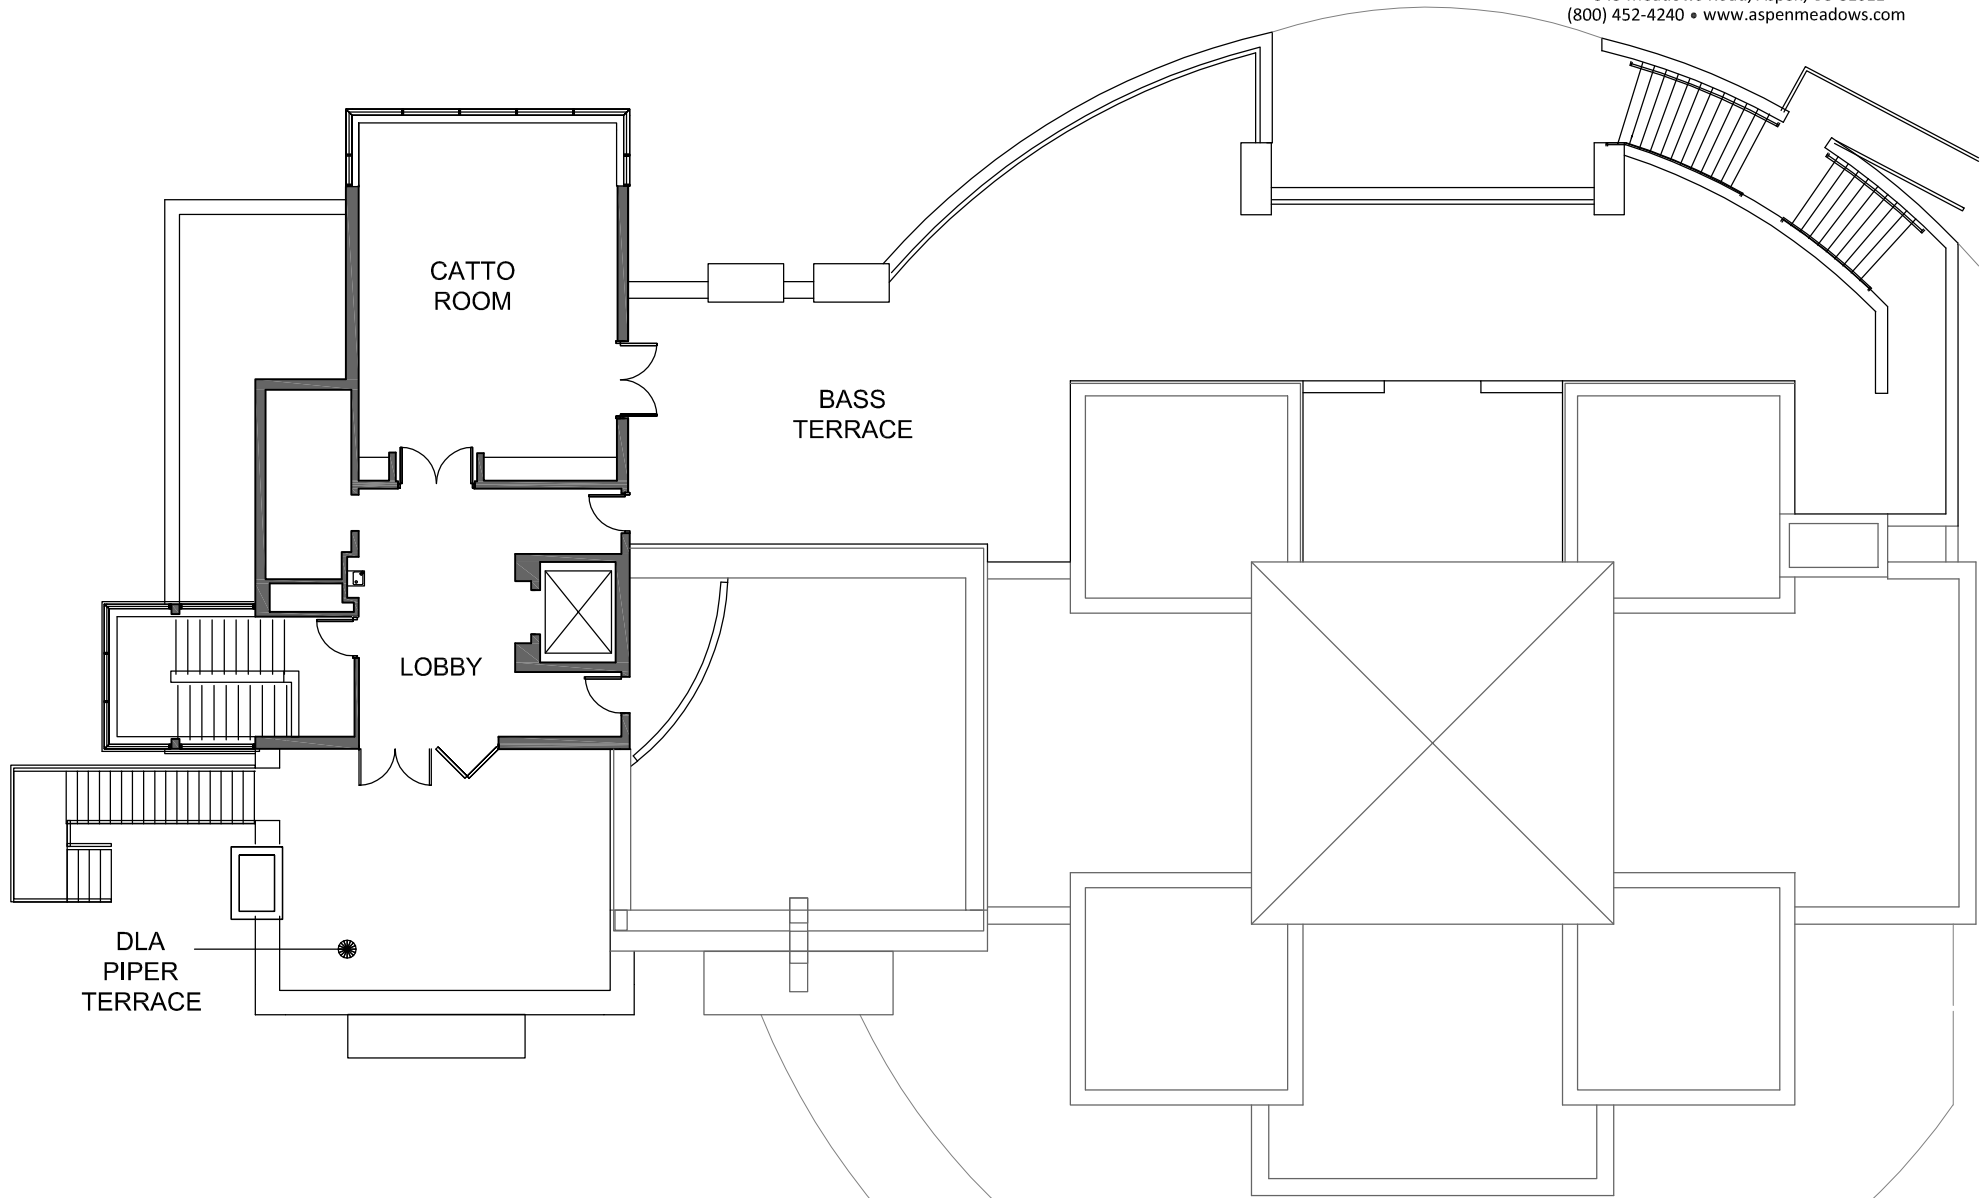

Kaufman Room

Doerr-Hosier Center

Scale: 1/16"=1'-0"

Doerr-Hosier Center

Main Level
Not to Scale

	SQ. FT.	U SHAPE	HOLLOW SQUARE	ROUNDTABLE	CLASSROOM	THEATER	RECEPTION	DINING
MCNULTY ROOM	4,235	75	56	60	120	350	400	300
KAUFMAN ROOM	1,145	26	30	20	40	100	100	56
CATTO ROOM	666	11	20	22	N/A	50	50	32

McNulty Room

Doerr-Hosier Center

Scale: 1/16"=1'-0"

Doerr-Hosier Center

Upper Level
Not to Scale

	SQ. FT.	U SHAPE	HOLLOW SQUARE	ROUNDTABLE	CLASSROOM	THEATER	RECEPTION	DINING
MCNULTY ROOM	4,235	75	56	60	120	350	400	300
KAUFMAN ROOM	1,145	26	30	20	40	100	100	56
CATTO ROOM	666	11	20	22	N/A	50	50	32

Catto Room

Doerr-Hosier Center

Scale: 1/16"=1'-0"

Koch Seminar Building

Scale: 1/16" = 1'-0"

	SQ. FT.	U SHAPE	HOLLOW SQUARE	ROUNDTABLE	CLASSROOM	THEATER	RECEPTION	DINING
BOOZ-ALLEN HAMILTON ROOM	1,800	80	36	54	80	110	N/A	N/A
LAUDER ROOM	1,800	80	36	36	80	110	N/A	N/A
STRANAHAN ROOM	765	19	18	24	30	40	N/A	N/A