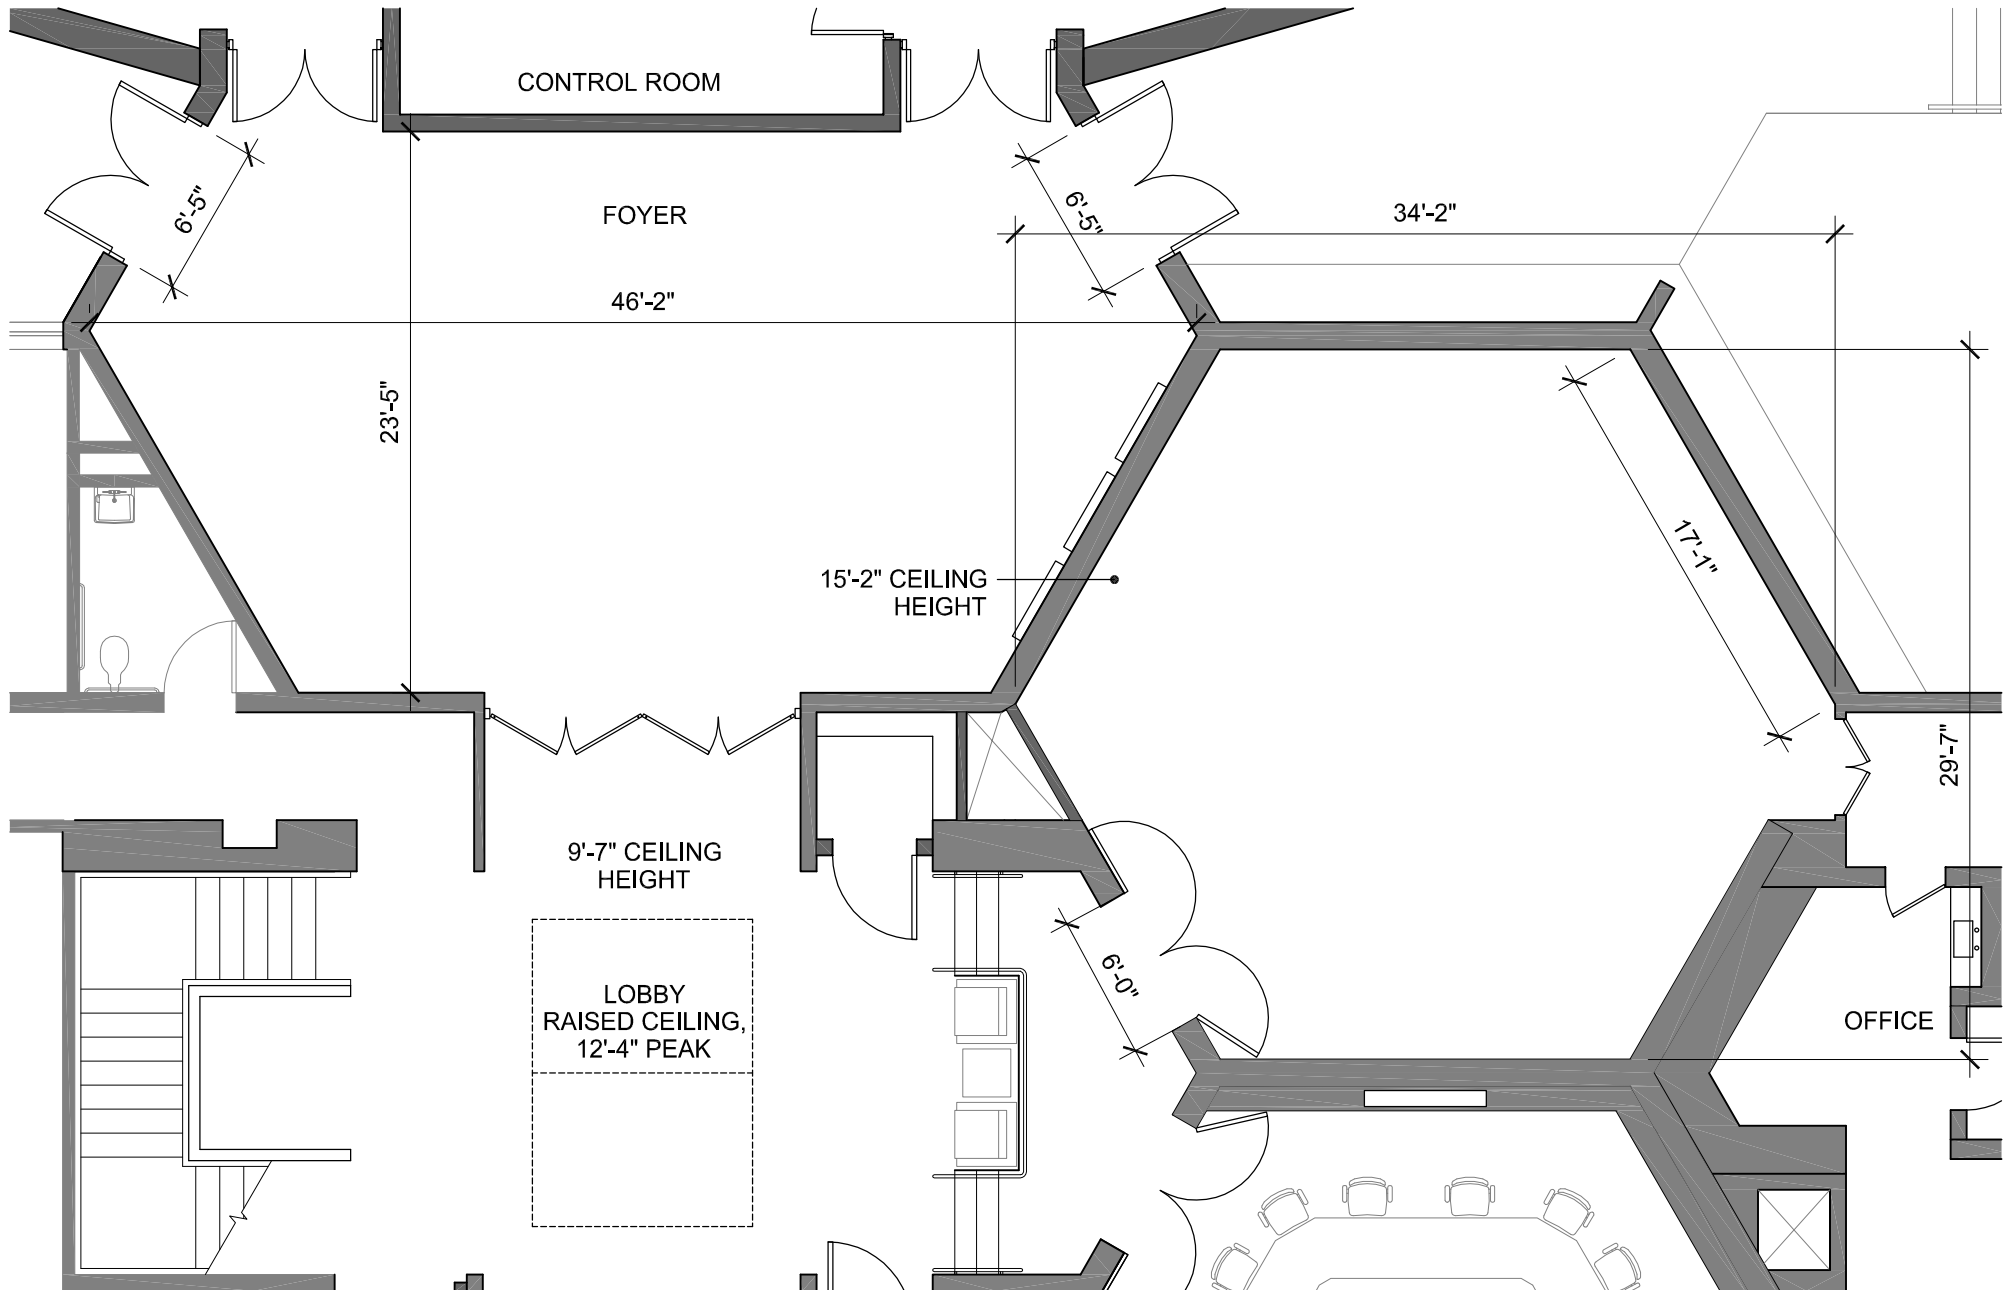

Paepcke Gallery

Paepcke Memorial Building
Scale: 1/8"=1'-0"