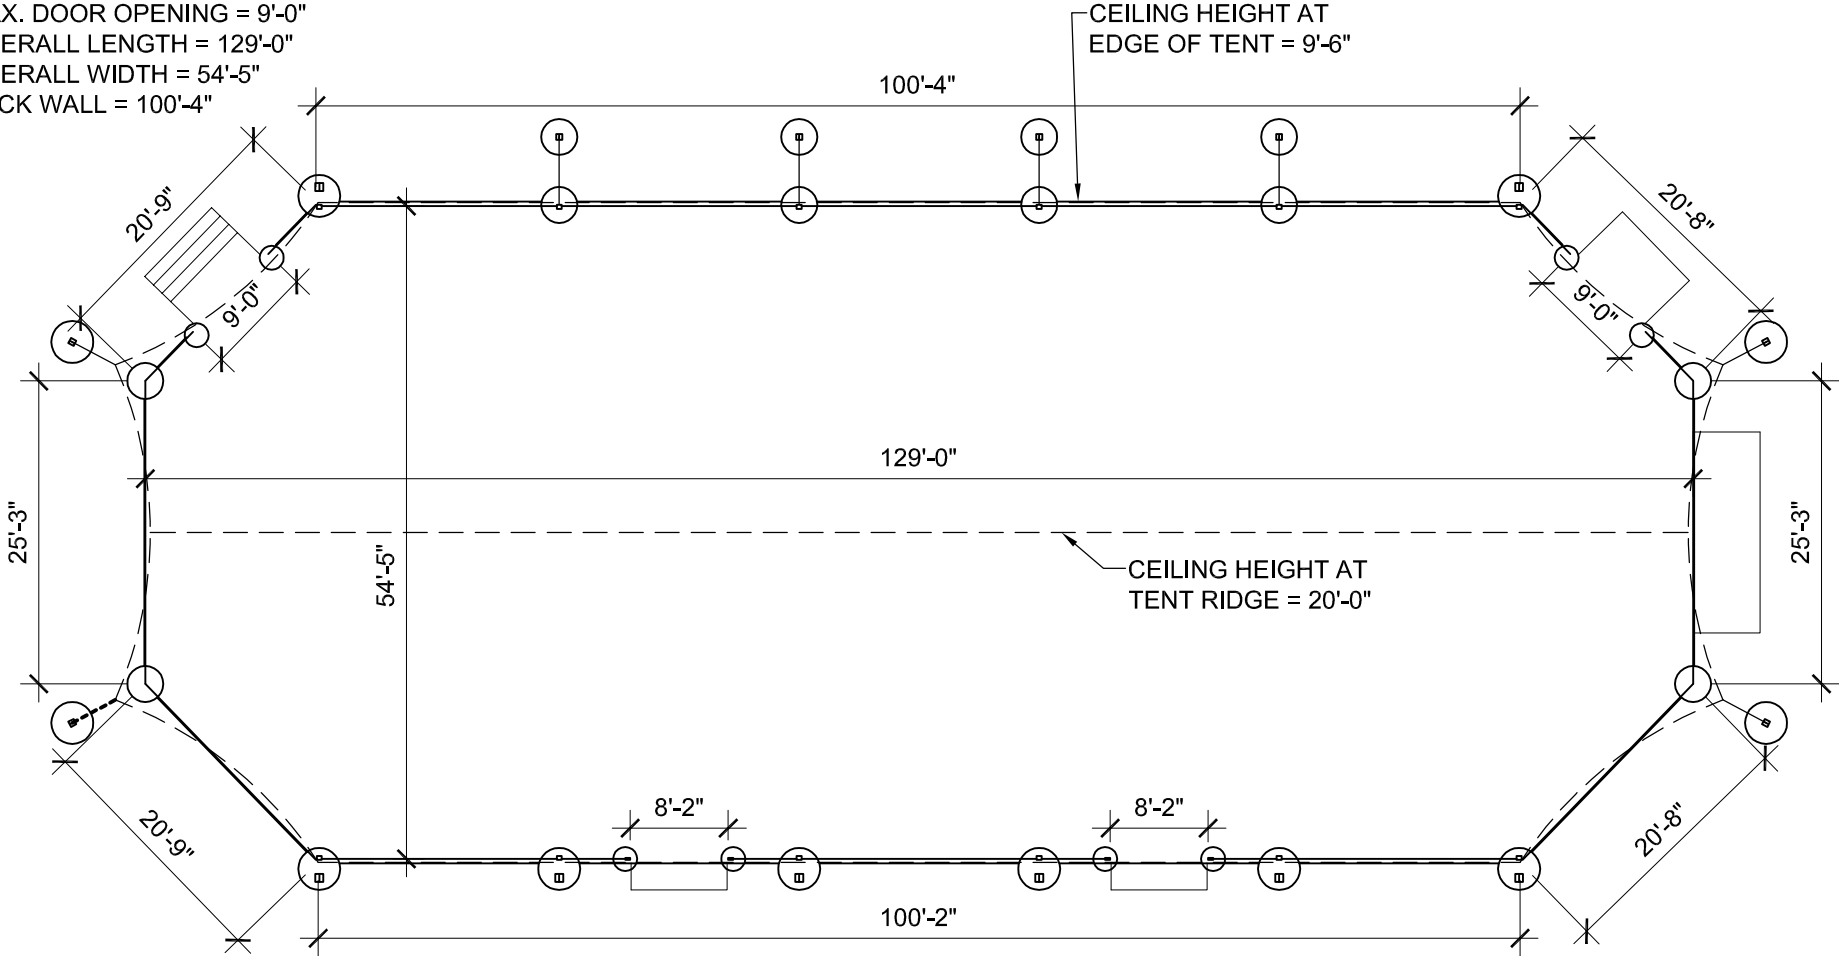

Scale: 1/8"=1'-0"

Greenwald Pavilion

Scale: 1/16" = 1'-0"

GREENWALD PAVILION	SQ. FT. 5,000	U SHAPE 50	HOLLOW SQUARE 65	ROUNDTABLE 100	CLASSROOM 300	THEATER 700	RECEPTION 800	DINING 400
--------------------	------------------	---------------	---------------------	-------------------	------------------	----------------	------------------	---------------

Greenwald Pavilion

Scale: 1/16" = 1'-0"

MAX. DOOR OPENING = 9'-0"
OVERALL LENGTH = 129'-0"
OVERALL WIDTH = 54'-5"
BACK WALL = 100'-4"

Boettcher Seminar Building

Scale: 1/16" = 1'-0"

	SQ. FT.	U SHAPE	HOLLOW SQUARE	ROUNDTABLE	CLASSROOM	THEATER	RECEPTION	DINING
DINGMAN ROOM	630	23	20	28	30	50	N/A	N/A
HARRIS ROOM	630	23	20	28	30	50	N/A	N/A
HUDSON ROOM	790	27	24	32	40	75	N/A	N/A

Dingman Room

Boettcher Seminar Building

Scale: 1/8" = 1'-0"

Hudson Seminar Room

Boettcher Seminar Building

Scale: 1/8" = 1'-0"

Resnick Malek Health Center Gym

Scale: 1/8" = 1'-0"