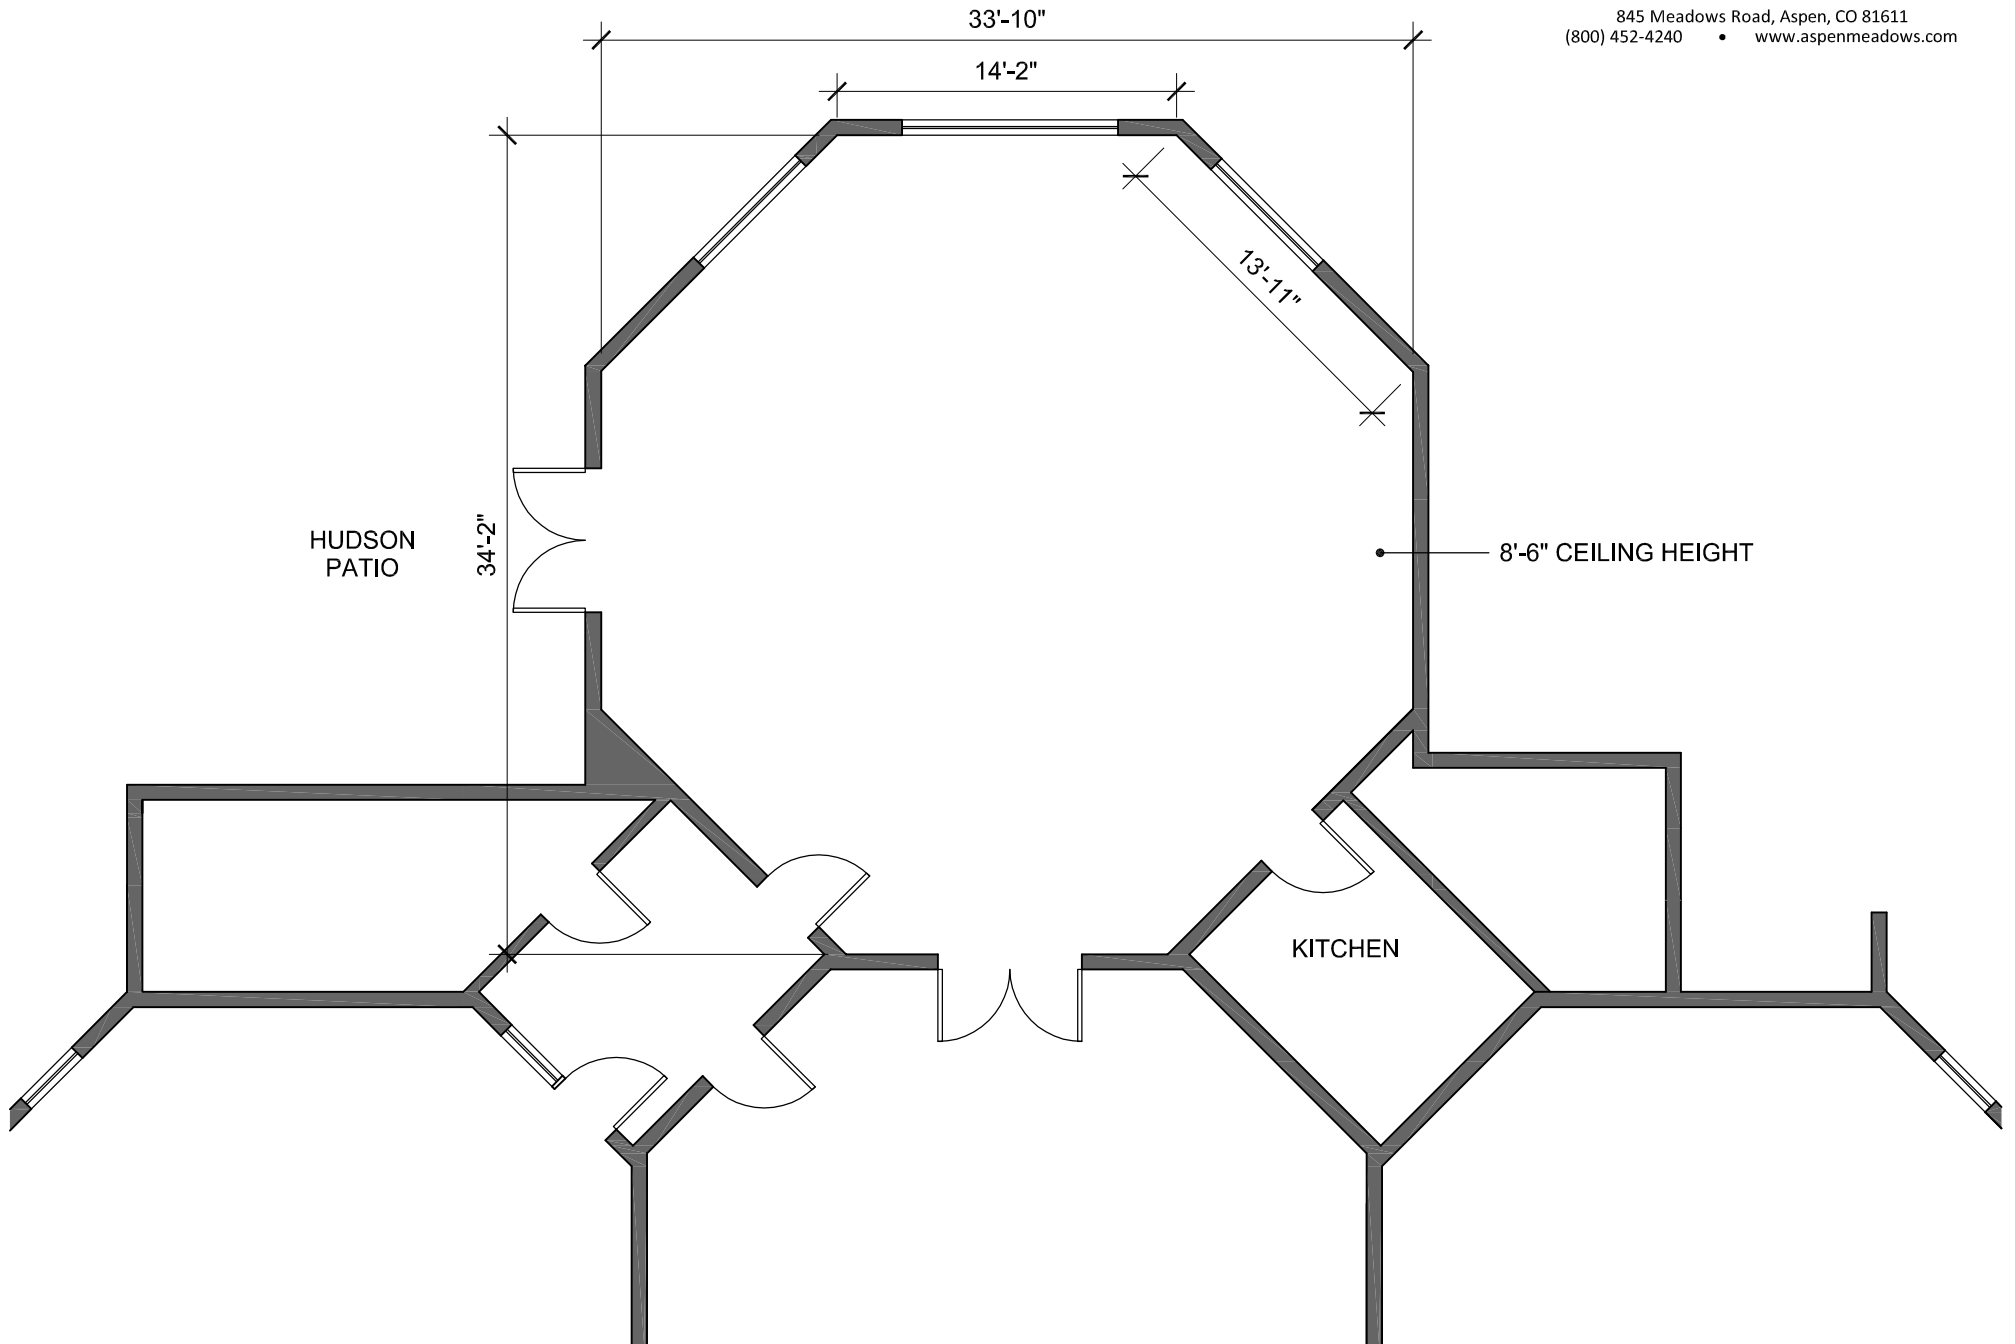

Scale: 1/8"=1'-0"

Greenwald Pavilion

Scale: 1/16" = 1'-0"

GREENWALD PAVILION	SQ. FT. 5,000	U SHAPE 50	HOLLOW SQUARE 65	ROUNDTABLE 100	CLASSROOM 300	THEATER 700	RECEPTION 800	DINING 400
--------------------	------------------	---------------	---------------------	-------------------	------------------	----------------	------------------	---------------

Greenwald Pavilion

Scale: 1/16" = 1'-0"

MAX. DOOR OPENING = 9'-0"
OVERALL LENGTH = 129'-0"
OVERALL WIDTH = 54'-5"
BACK WALL = 100'-4"

Boettcher Seminar Building

Scale: 1/16" = 1'-0"

	SQ. FT.	U SHAPE	HOLLOW SQUARE	ROUNDTABLE	CLASSROOM	THEATER	RECEPTION	DINING
DINGMAN ROOM	630	23	20	28	30	50	N/A	N/A
HARRIS ROOM	630	23	20	28	30	50	N/A	N/A
HUDSON ROOM	790	27	24	32	40	75	N/A	N/A

Dingman Room

Boettcher Seminar Building

Scale: 1/8" = 1'-0"

Hudson Seminar Room

Boettcher Seminar Building

Scale: 1/8" = 1'-0"

Resnick Malek Health Center Gym

Scale: 1/8" = 1'-0"

Resnick Malek Health Center Gym

Scale: 1/8" = 1'-0"

ASPEN MEADOWS RESORT
HOME OF THE ASPEN INSTITUTE
A DOLCE RESORT™
845 Meadows Road, Aspen, CO 81611
(800) 452-4240 • www.aspenmeadows.com

GYM

GYM

SQ. FT.
630