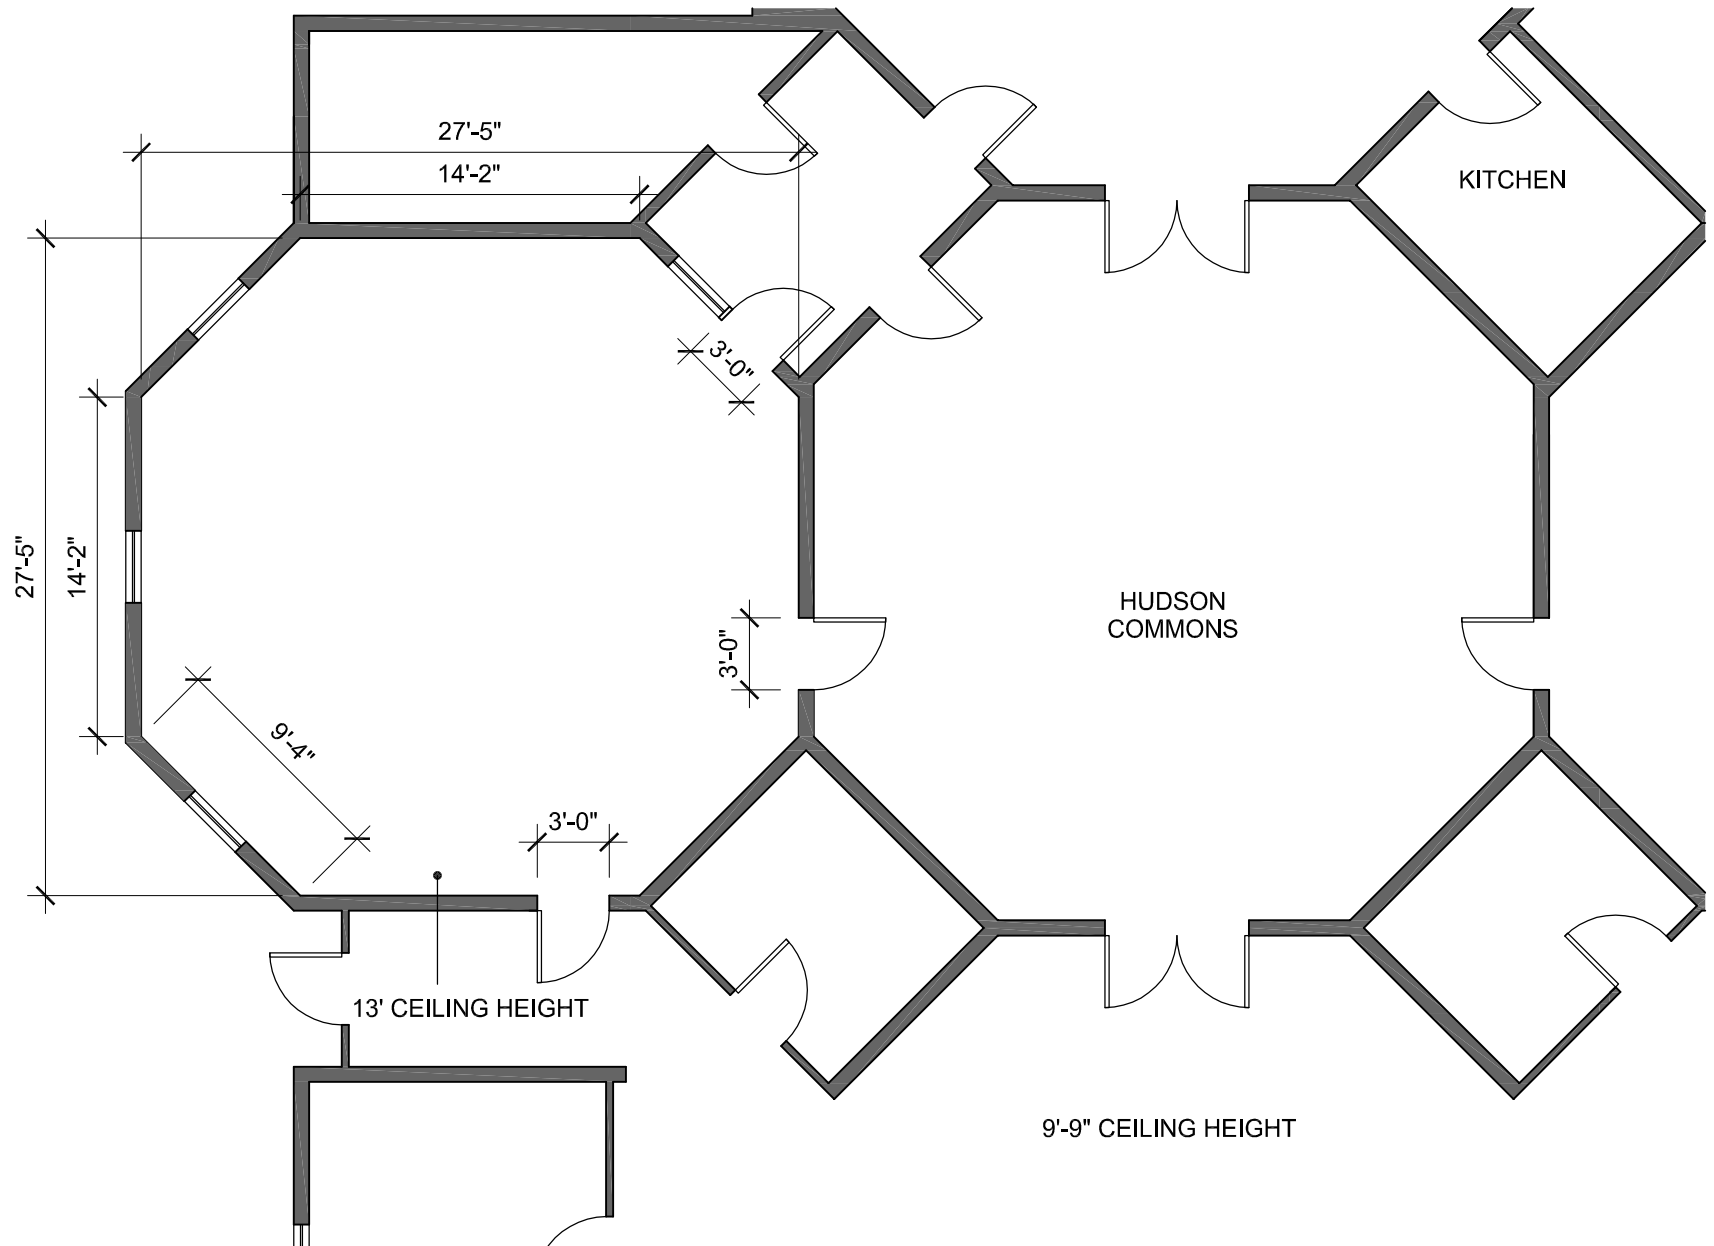

Scale: 1/8"=1'-0"

Greenwald Pavilion

Scale: 1/16" = 1'-0"

GREENWALD PAVILION	SQ. FT. 5,000	U SHAPE 50	HOLLOW SQUARE 65	ROUNDTABLE 100	CLASSROOM 300	THEATER 700	RECEPTION 800	DINING 400
--------------------	------------------	---------------	---------------------	-------------------	------------------	----------------	------------------	---------------

Greenwald Pavilion

Scale: 1/16" = 1'-0"

MAX. DOOR OPENING = 9'-0"
OVERALL LENGTH = 129'-0"
OVERALL WIDTH = 54'-5"
BACK WALL = 100'-4"

Boettcher Seminar Building

Scale: 1/16" = 1'-0"

	SQ. FT.	U SHAPE	HOLLOW SQUARE	ROUNDTABLE	CLASSROOM	THEATER	RECEPTION	DINING
DINGMAN ROOM	630	23	20	28	30	50	N/A	N/A
HARRIS ROOM	630	23	20	28	30	50	N/A	N/A
HUDSON ROOM	790	27	24	32	40	75	N/A	N/A

Dingman Room

Boettcher Seminar Building

Scale: 1/8" = 1'-0"

Hudson Seminar Room

Boettcher Seminar Building

Scale: 1/8" = 1'-0"

Resnick Malek Health Center Gym

Scale: 1/8" = 1'-0"