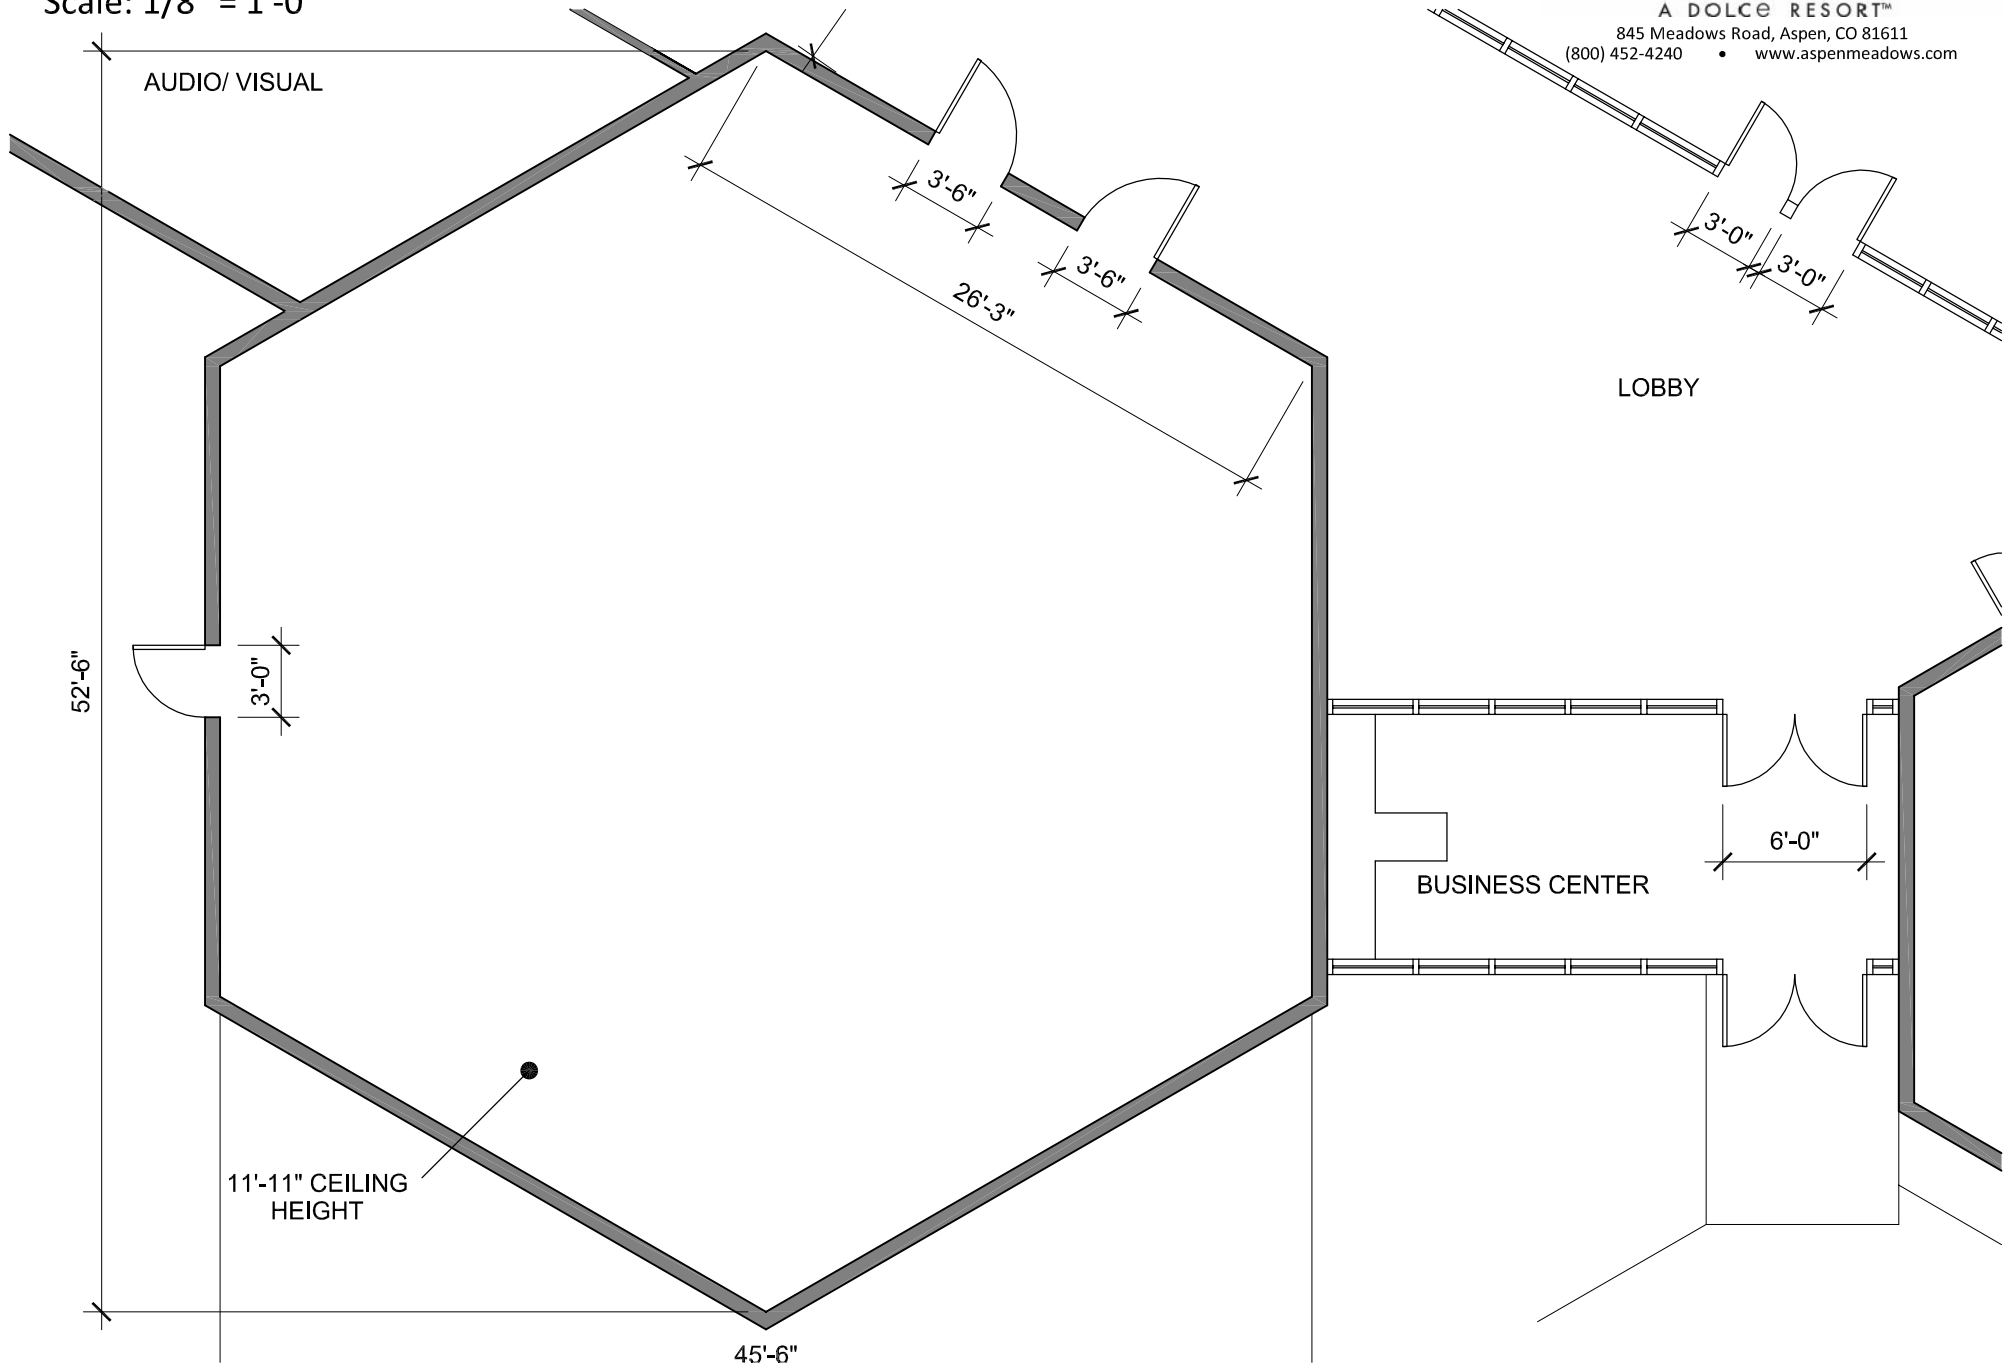

Catto Room

Doerr-Hosier Center

Scale: 1/16"=1'-0"

Koch Seminar Building

Scale: 1/16" = 1'-0"

	SQ. FT.	U SHAPE	HOLLOW SQUARE	ROUNDTABLE	CLASSROOM	THEATER	RECEPTION	DINING
BOOZ-ALLEN HAMILTON ROOM	1,800	80	36	54	80	110	N/A	N/A
LAUDER ROOM	1,800	80	36	36	80	110	N/A	N/A
STRANAHAN ROOM	765	19	18	24	30	40	N/A	N/A

Booz-Allen Hamilton Room

Koch Seminar Building

Scale: 1/8"=1'-0"

ASPEN MEADOWS RESORT
HOME OF THE ASPEN INSTITUTE
A DOLCE RESORT™
845 Meadows Road, Aspen, CO 81611
(800) 452-4240 • www.aspenmeadows.com

Lauder Seminar Room

Koch Seminar Building

Scale: 1/8" = 1'-0"

ASPEN MEADOWS RESORT
HOME OF THE ASPEN INSTITUTE

A DOLCE RESORT™
845 Meadows Road, Aspen, CO 81611
(800) 452-4240 • www.aspenmeadows.com

Stranahan Room

Koch Seminar Building