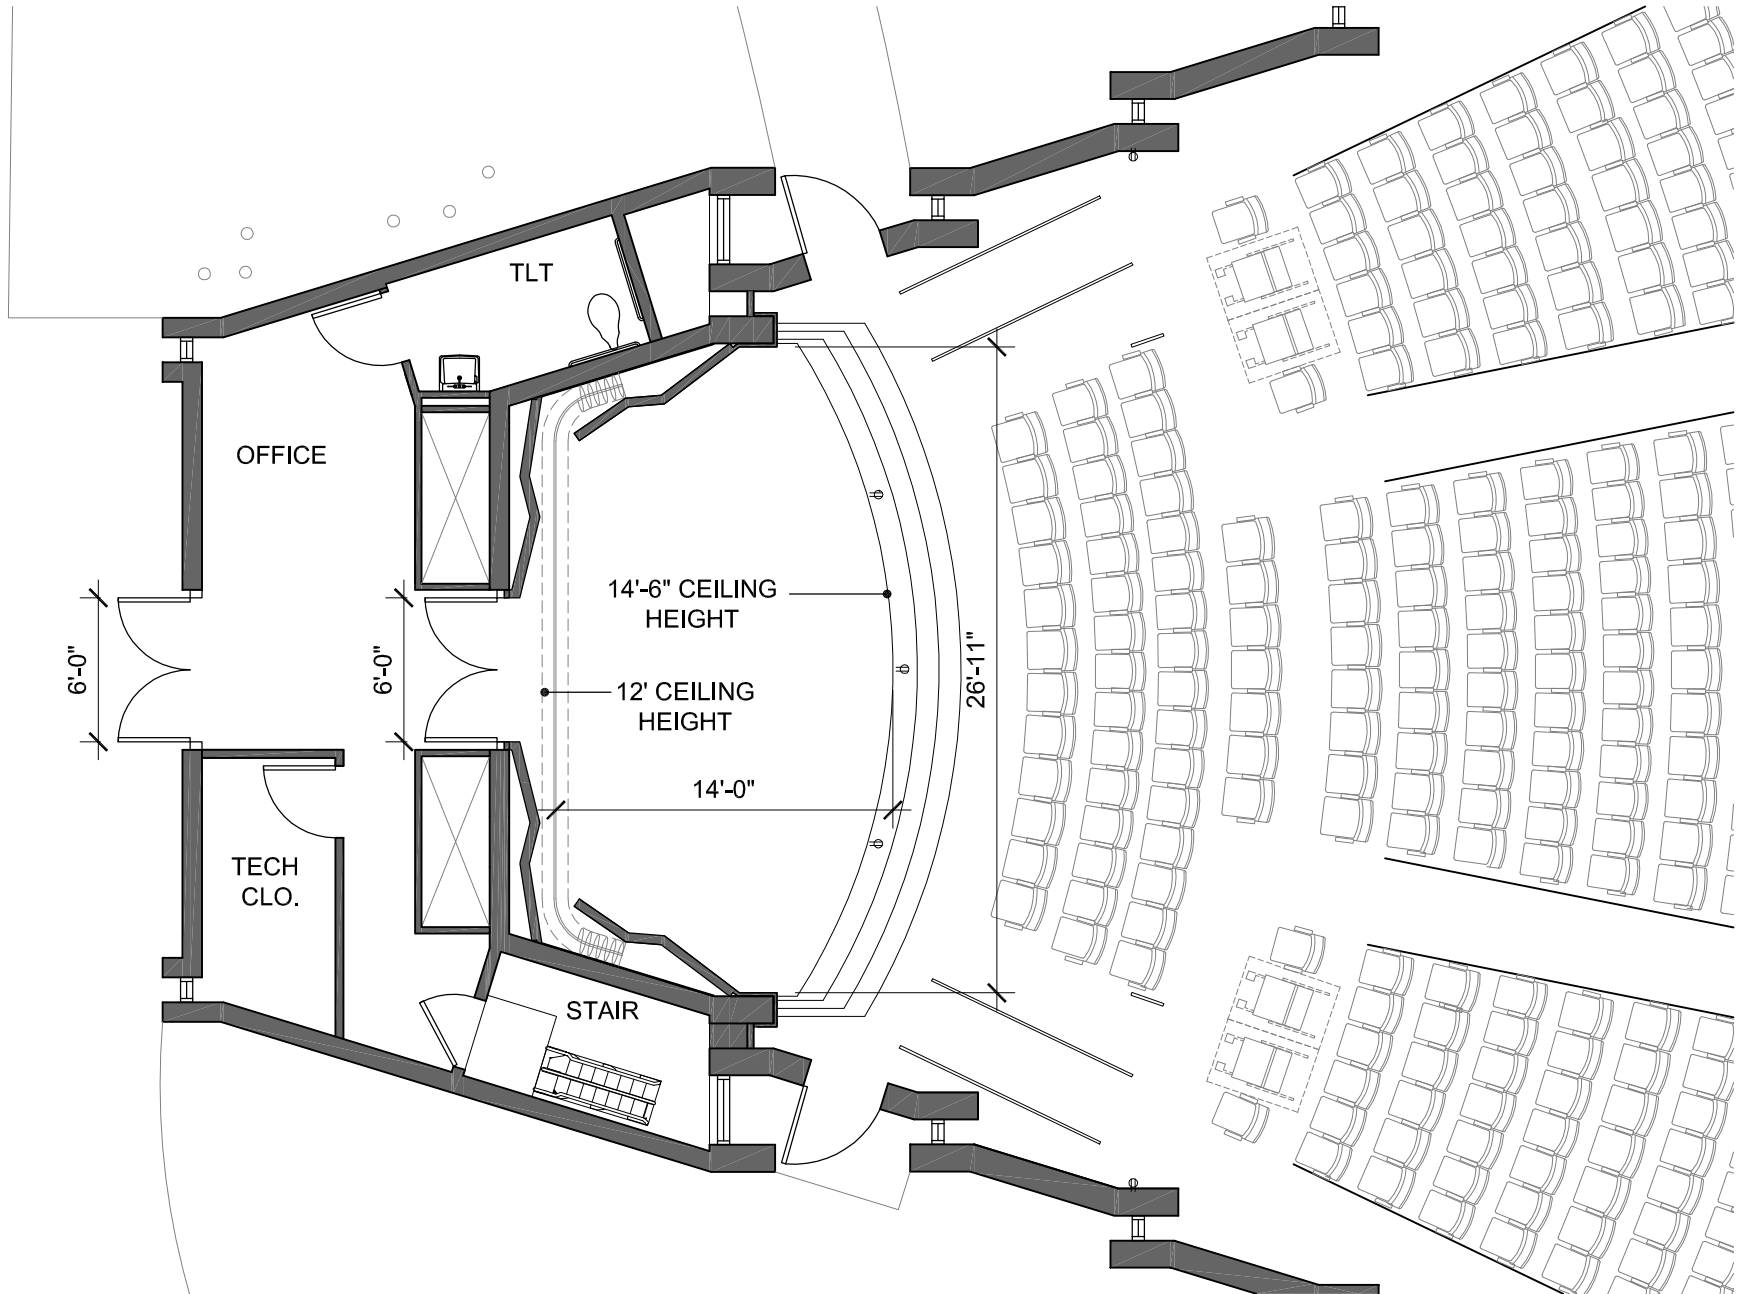

Paepcke Auditorium

Paepcke Memorial Building

Scale: 1/8"=1'-0"

ASPEN MEADOWS RESORT
HOME OF THE ASPEN INSTITUTE

A DOLCE RESORT™
845 Meadows Road, Aspen, CO 81611
(800) 452-4240 • www.aspenmeadows.com