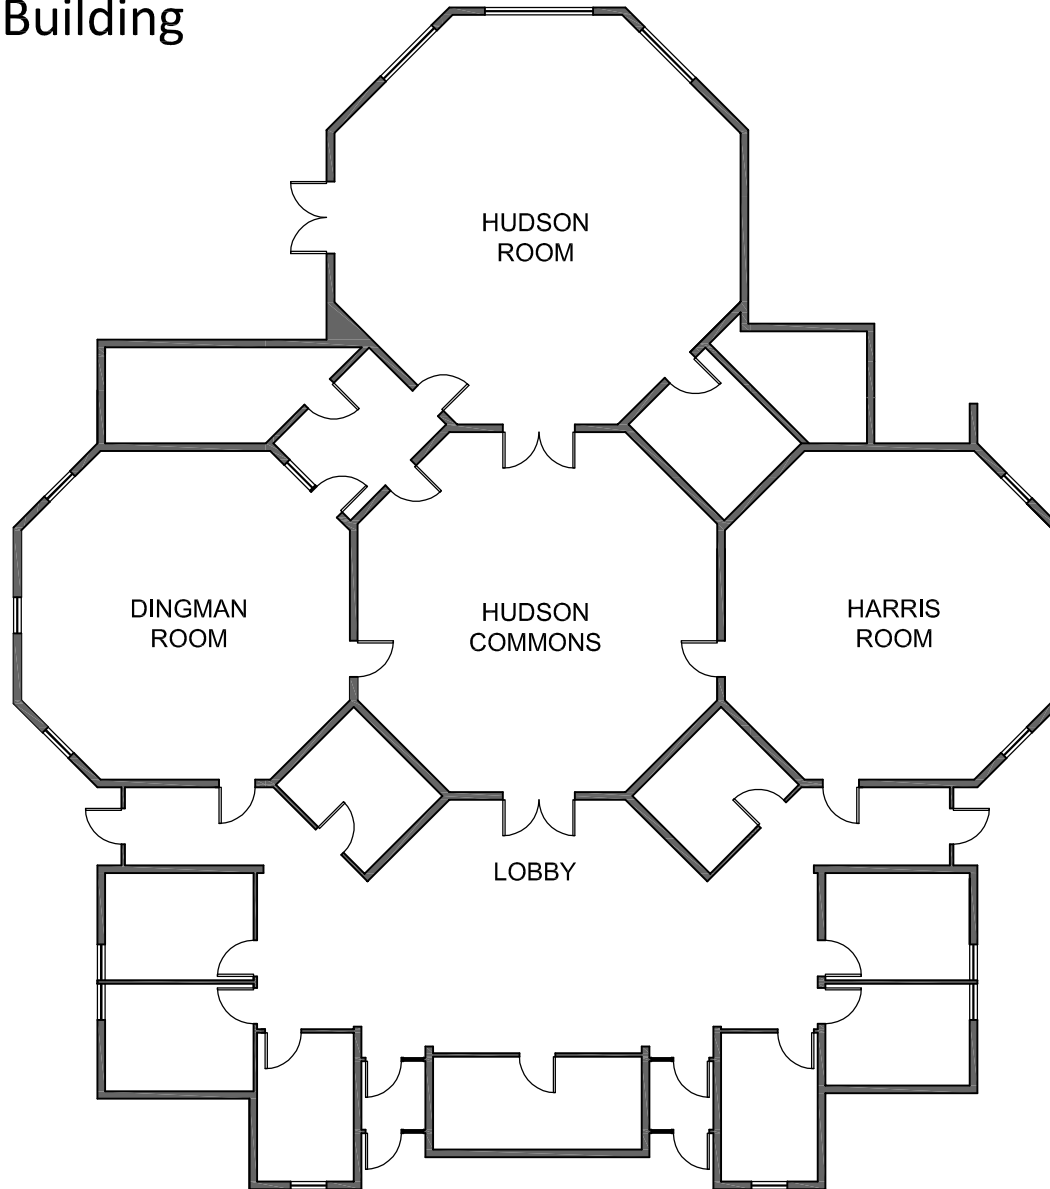

Kaufman Room

Doerr-Hosier Center

Scale: 1/16"=1'-0"

Doerr-Hosier Center

Main Level
Not to Scale

	SQ. FT.	U SHAPE	HOLLOW SQUARE	ROUNDTABLE	CLASSROOM	THEATER	RECEPTION	DINING
MCNULTY ROOM	4,235	75	56	60	120	350	400	300
KAUFMAN ROOM	1,145	26	30	20	40	100	100	56
CATTO ROOM	666	11	20	22	N/A	50	50	32

Catto Room

Doerr-Hosier Center

Scale: 1/16"=1'-0"

Koch Seminar Building

Scale: 1/16" = 1'-0"

	SQ. FT.	U SHAPE	HOLLOW SQUARE	ROUNDTABLE	CLASSROOM	THEATER	RECEPTION	DINING
BOOZ-ALLEN HAMILTON ROOM	1,800	80	36	54	80	110	N/A	N/A
LAUDER ROOM	1,800	80	36	36	80	110	N/A	N/A
STRANAHAN ROOM	765	19	18	24	30	40	N/A	N/A

Greenwald Pavilion

Scale: 1/16" = 1'-0"

MAX. DOOR OPENING = 9'-0"
OVERALL LENGTH = 129'-0"
OVERALL WIDTH = 54'-5"
BACK WALL = 100'-4"

Boettcher Seminar Building

Scale: 1/16" = 1'-0"

	SQ. FT.	U SHAPE	HOLLOW SQUARE	ROUNDTABLE	CLASSROOM	THEATER	RECEPTION	DINING
DINGMAN ROOM	630	23	20	28	30	50	N/A	N/A
HARRIS ROOM	630	23	20	28	30	50	N/A	N/A
HUDSON ROOM	790	27	24	32	40	75	N/A	N/A

Dingman Room

Boettcher Seminar Building

Scale: 1/8" = 1'-0"

Hudson Seminar Room

Boettcher Seminar Building

Scale: 1/8" = 1'-0"

Resnick Malek Health Center Gym

Scale: 1/8" = 1'-0"