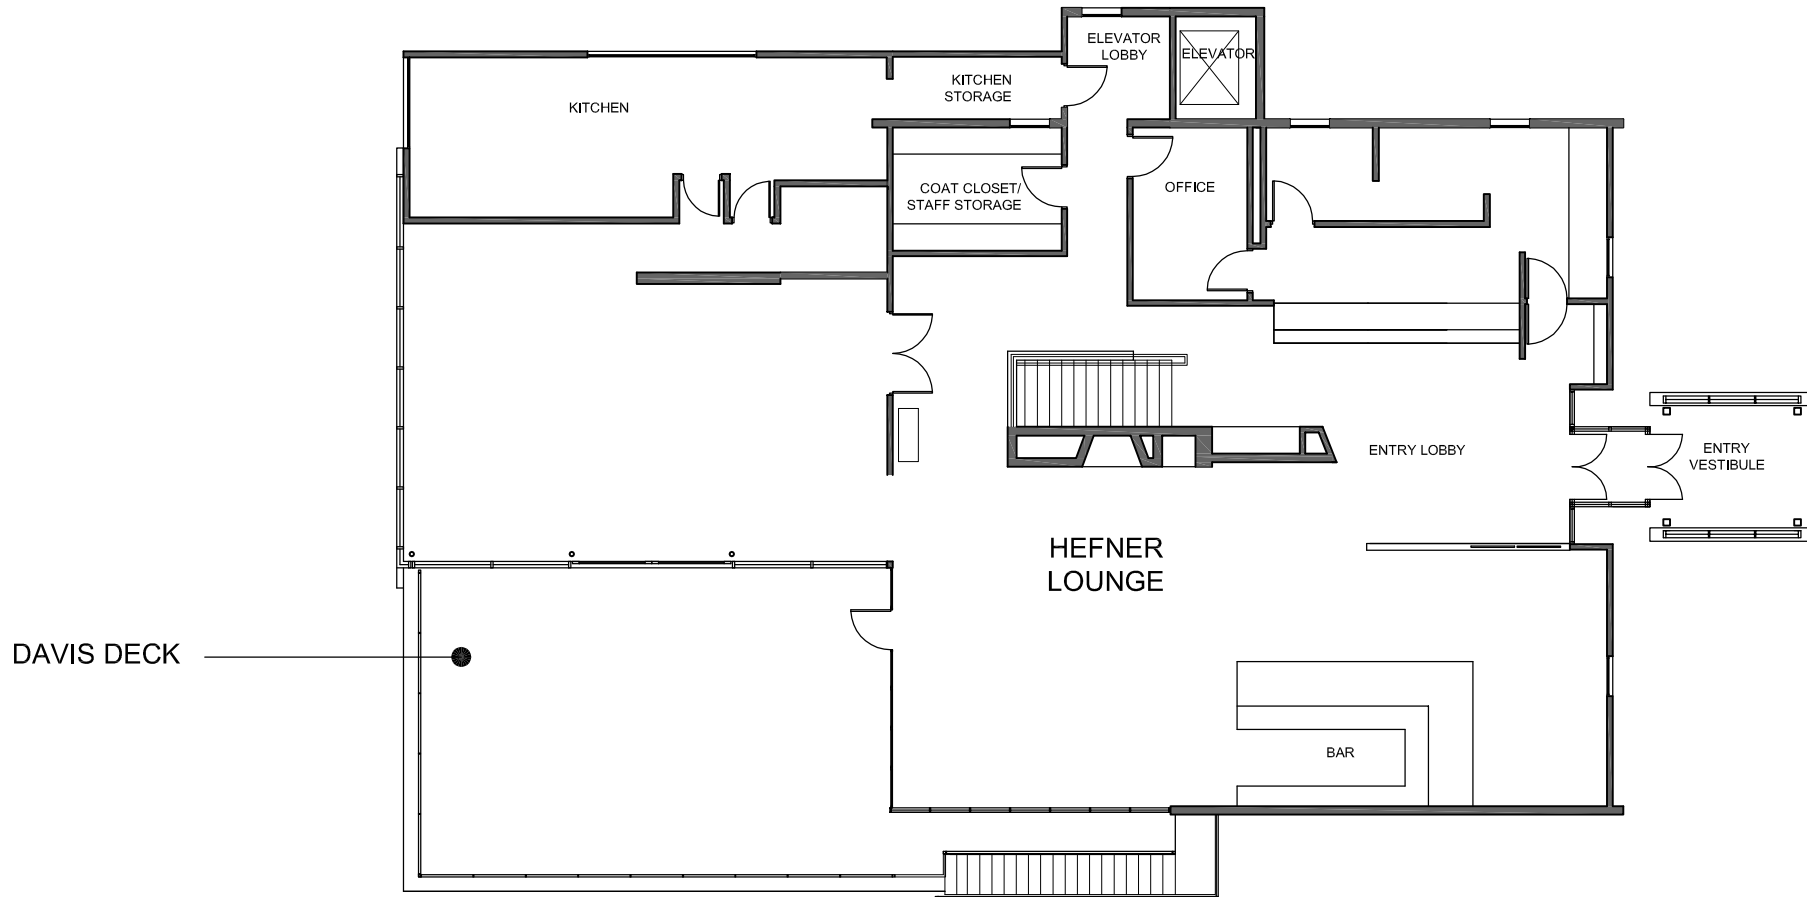

Greenwald Pavilion

Scale: 1/16" = 1'-0"

MAX. DOOR OPENING = 9'-0"
OVERALL LENGTH = 129'-0"
OVERALL WIDTH = 54'-5"
BACK WALL = 100'-4"

Boettcher Seminar Building

Scale: 1/16" = 1'-0"

	SQ. FT.	U SHAPE	HOLLOW SQUARE	ROUNDTABLE	CLASSROOM	THEATER	RECEPTION	DINING
DINGMAN ROOM	630	23	20	28	30	50	N/A	N/A
HARRIS ROOM	630	23	20	28	30	50	N/A	N/A
HUDSON ROOM	790	27	24	32	40	75	N/A	N/A

Resnick Malek Health Center Gym

Scale: 1/8" = 1'-0"

ASPEN MEADOWS RESORT
HOME OF THE ASPEN INSTITUTE
A DOLCE RESORT™
845 Meadows Road, Aspen, CO 81611
(800) 452-4240 • www.aspenmeadows.com

GYM

GYM

SQ. FT.
630

U SHAPE
23

HOLLOW SQUARE
20

ROUNDTABLE
28

CLASSROOM
30

THEATER
50

RECEPTION
N/A

DINING
N/A

Reception Center

Main Level
Not to Scale

RECEPTION CENTER	SQ. FT.	U SHAPE	HOLLOW SQUARE	ROUNDTABLE	CLASSROOM	THEATER	RECEPTION	DINING
PLATO'S	850	N/A	32	N/A	N/A	50	100	40
DAVIS DECK	1000	N/A	N/A	N/A	N/A	100	100	N/A

Reception Center