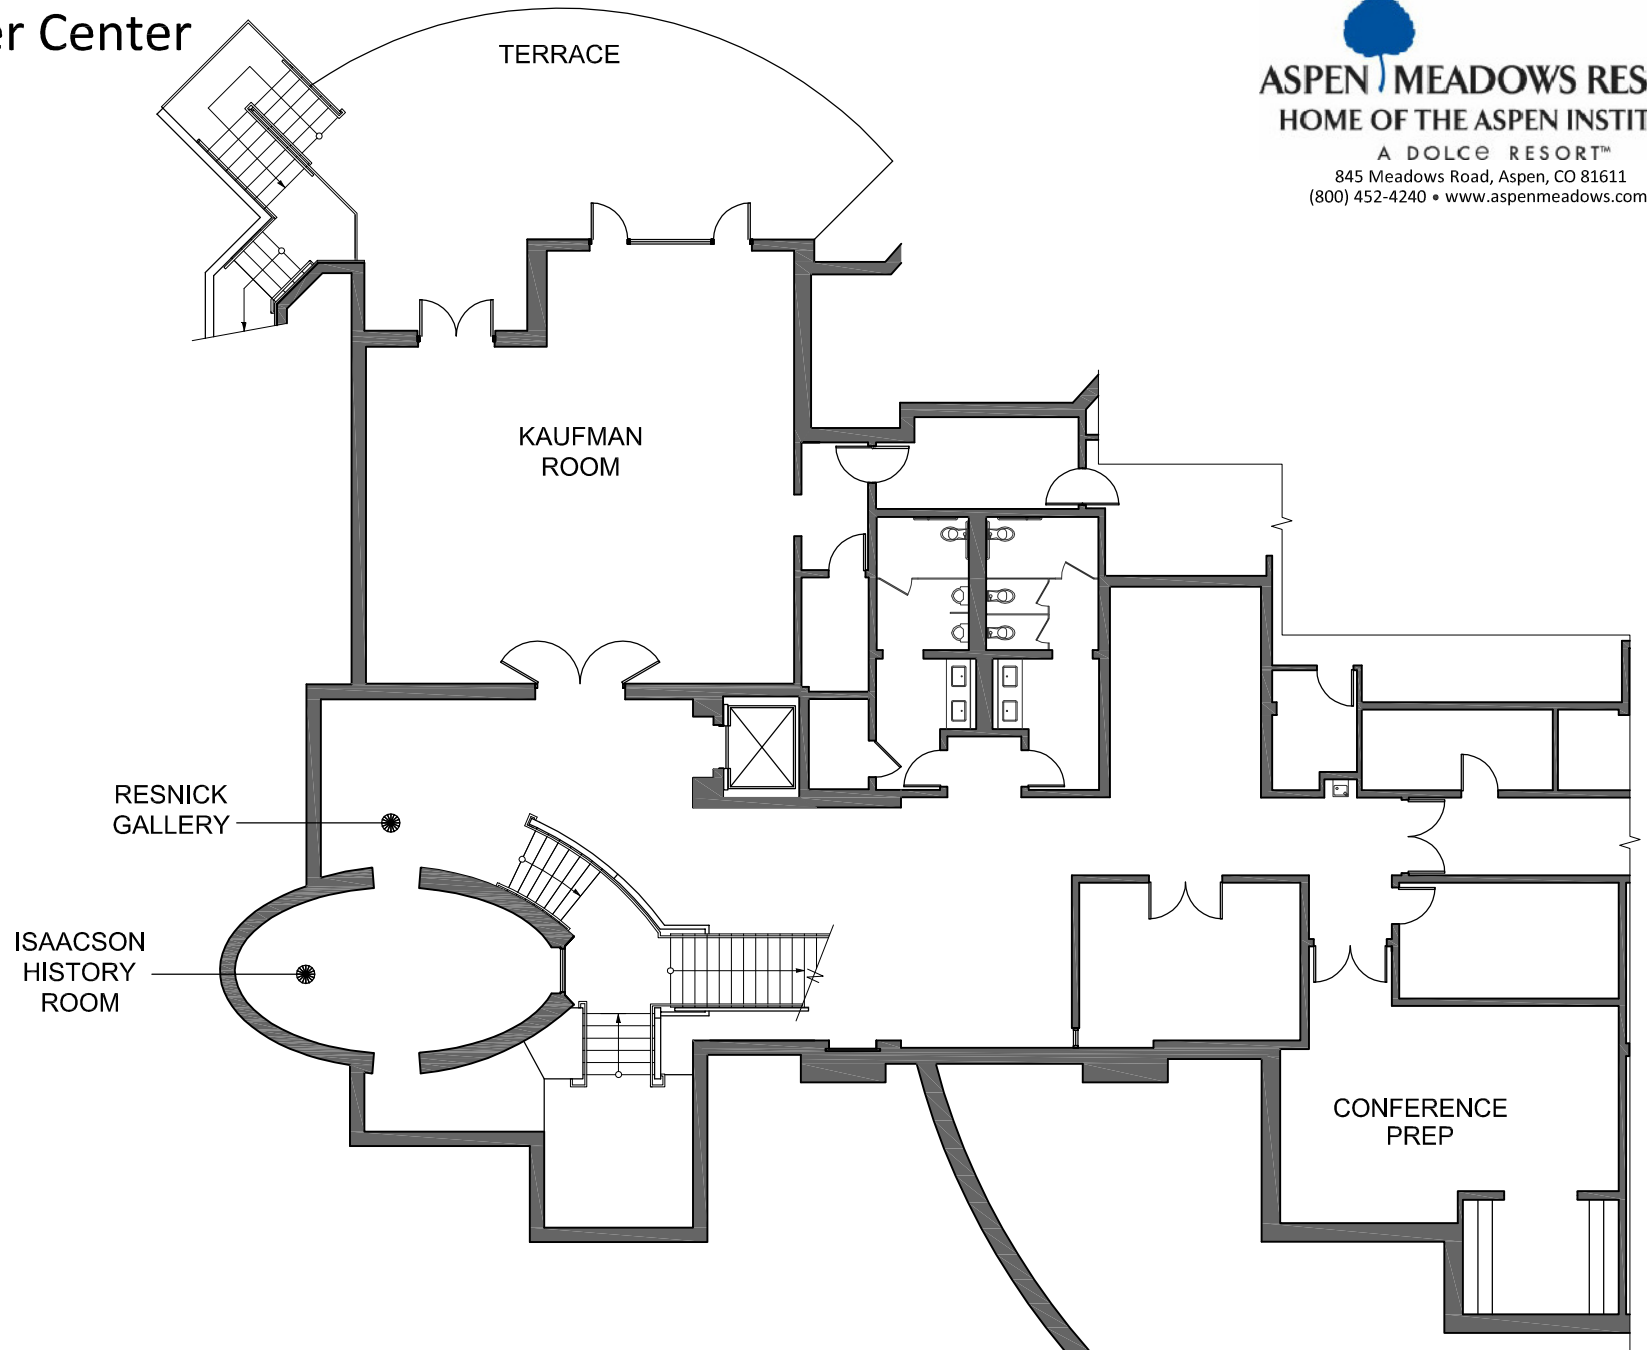

Doerr-Hosier Center

Lower Level
Not to Scale

	SQ. FT.	U SHAPE	HOLLOW SQUARE	ROUNDTABLE	CLASSROOM	THEATER	RECEPTION	DINING
MCNULTY ROOM	4,235	75	56	60	120	350	400	300
KAUFMAN ROOM	1,145	26	30	20	40	100	100	56
CATTO ROOM	666	11	20	22	N/A	50	50	32

Kaufman Room

Doerr-Hosier Center

Scale: 1/16"=1'-0"

Doerr-Hosier Center

Main Level
Not to Scale

	SQ. FT.	U SHAPE	HOLLOW SQUARE	ROUNDTABLE	CLASSROOM	THEATER	RECEPTION	DINING
MCNULTY ROOM	4,235	75	56	60	120	350	400	300
KAUFMAN ROOM	1,145	26	30	20	40	100	100	56
CATTO ROOM	666	11	20	22	N/A	50	50	32

Catto Room

Doerr-Hosier Center

Scale: 1/16"=1'-0"

Koch Seminar Building

Scale: 1/16" = 1'-0"

	SQ. FT.	U SHAPE	HOLLOW SQUARE	ROUNDTABLE	CLASSROOM	THEATER	RECEPTION	DINING
BOOZ-ALLEN HAMILTON ROOM	1,800	80	36	54	80	110	N/A	N/A
LAUDER ROOM	1,800	80	36	36	80	110	N/A	N/A
STRANAHAN ROOM	765	19	18	24	30	40	N/A	N/A