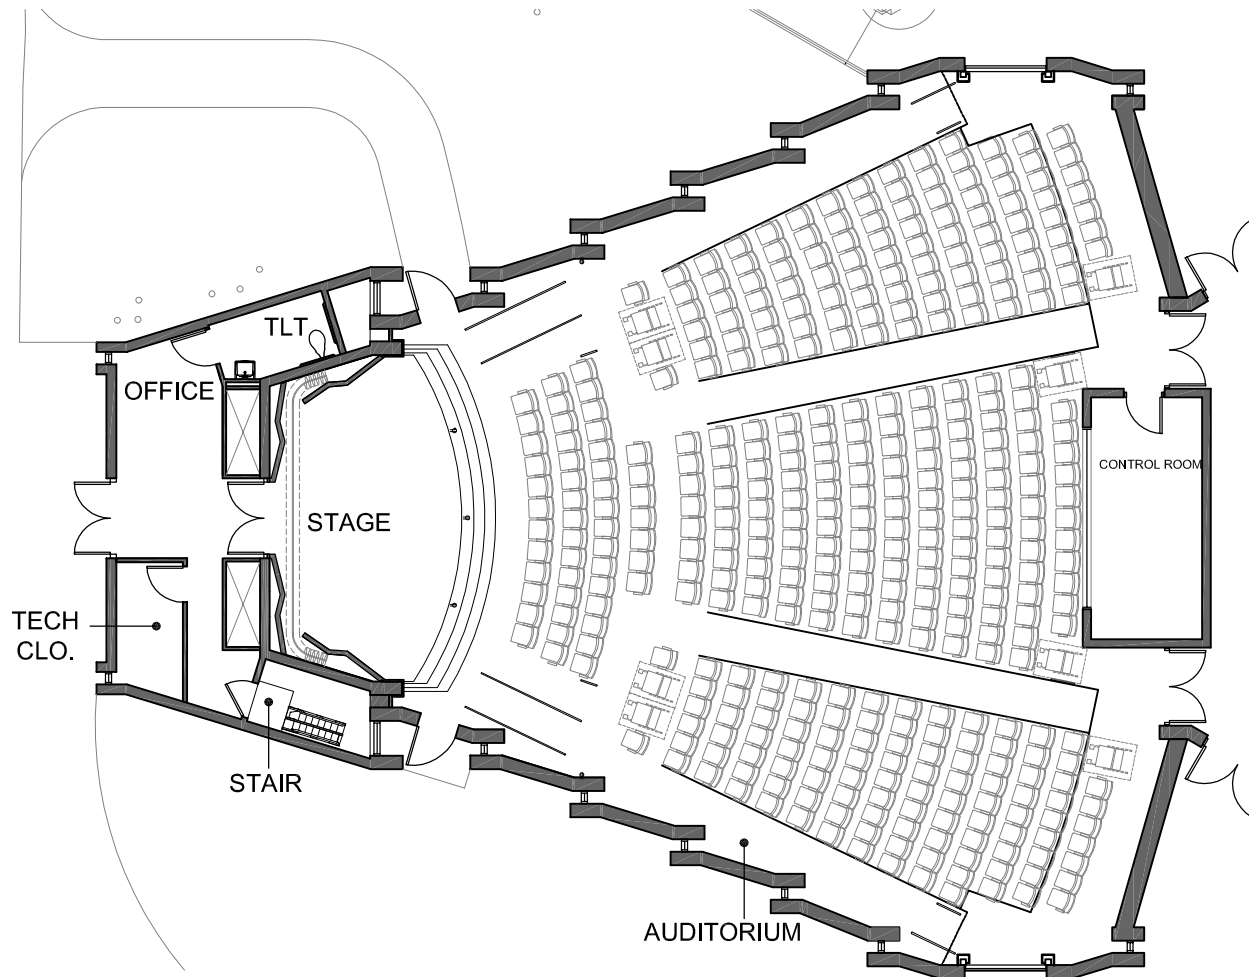

Paepcke Auditorium

Paepcke Memorial Building

Scale: 1/16"=1'-0"

ASPEN MEADOWS RESORT
HOME OF THE ASPEN INSTITUTE
A DOLCE RESORT™
845 Meadows Road, Aspen, CO 81611
(800) 452-4240 • www.aspenmeadows.com