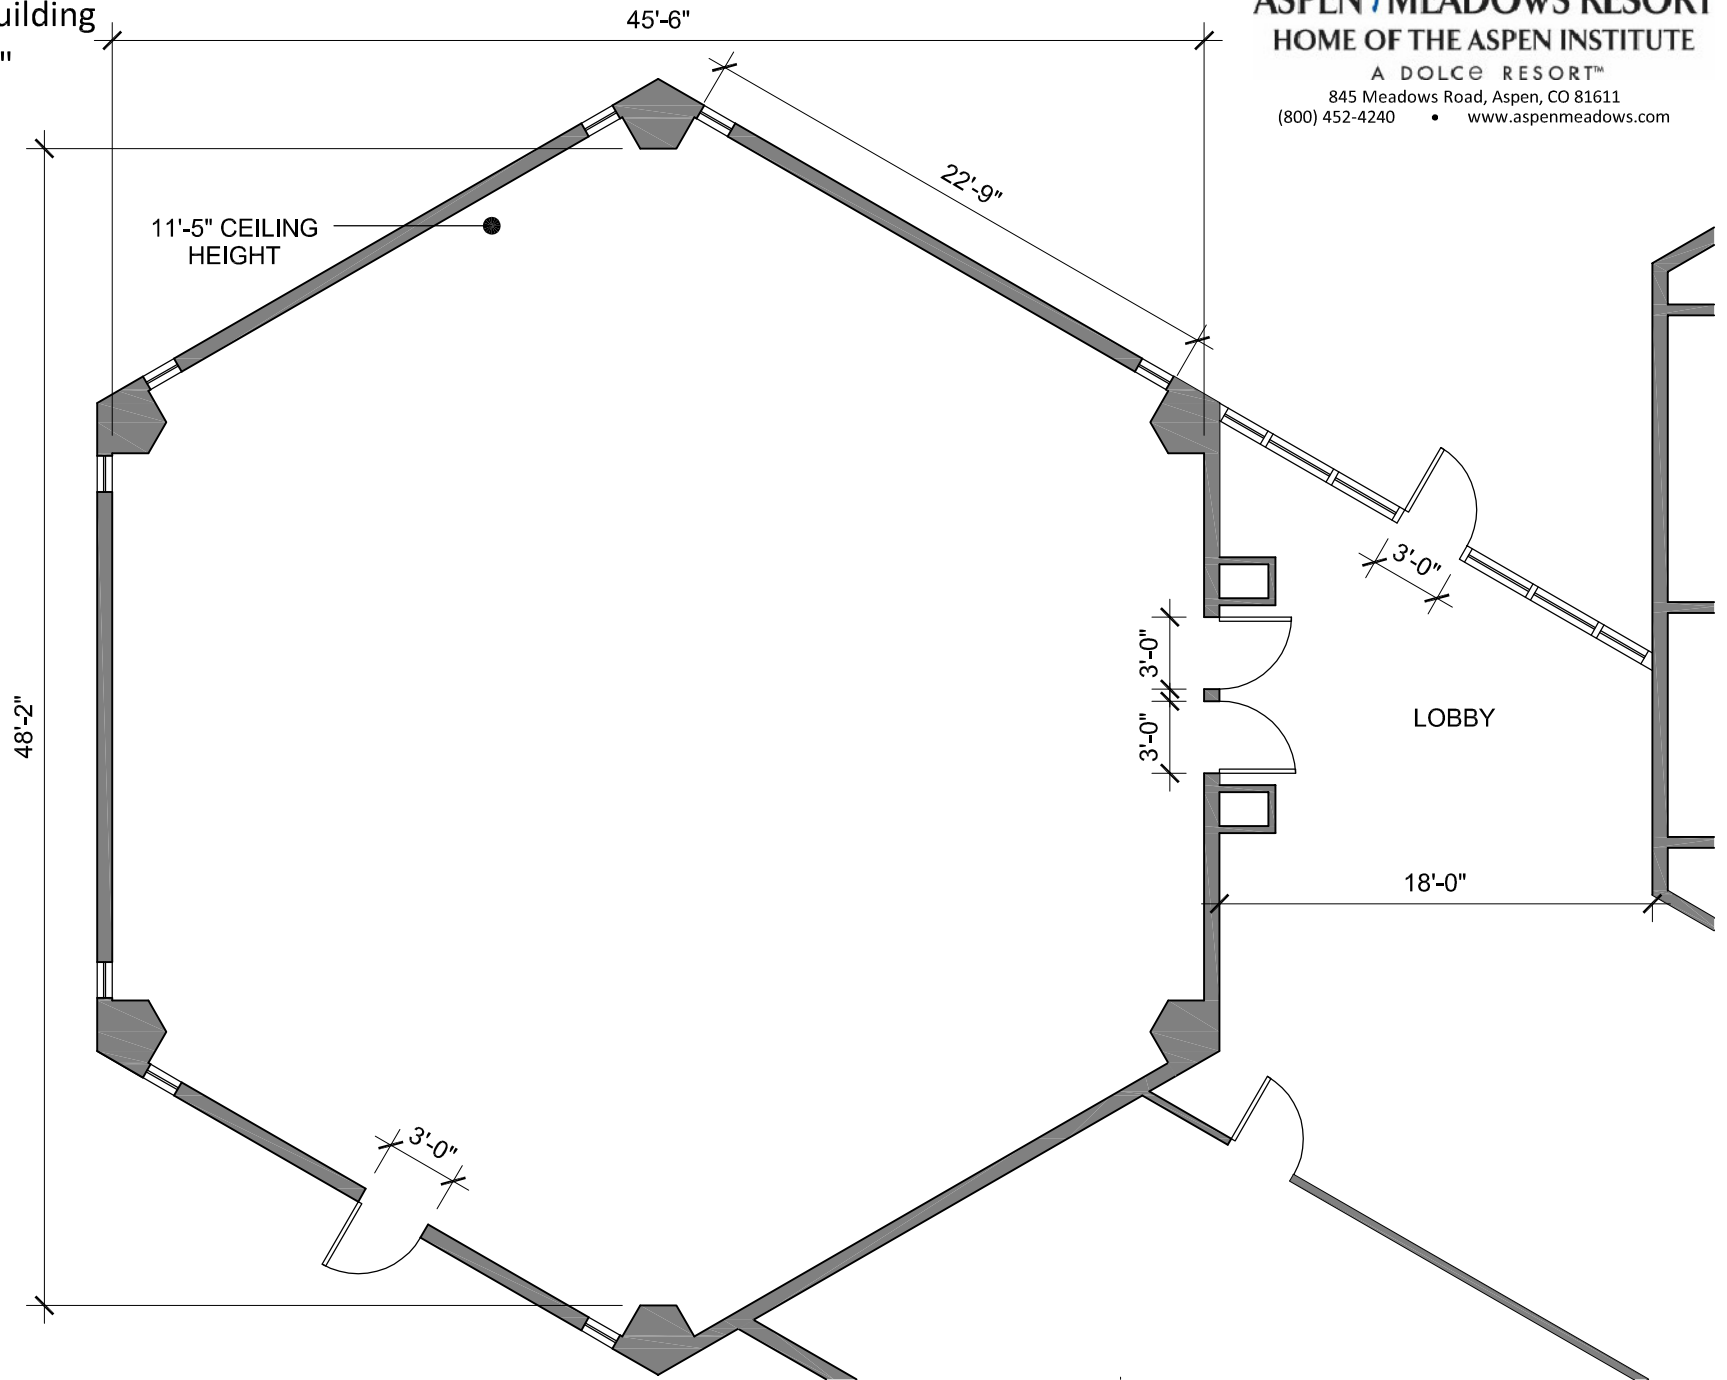

Kaufman Room

Doerr-Hosier Center

Scale: 1/16"=1'-0"

Doerr-Hosier Center

Main Level
Not to Scale

	SQ. FT.	U SHAPE	HOLLOW SQUARE	ROUNDTABLE	CLASSROOM	THEATER	RECEPTION	DINING
MCNULTY ROOM	4,235	75	56	60	120	350	400	300
KAUFMAN ROOM	1,145	26	30	20	40	100	100	56
CATTO ROOM	666	11	20	22	N/A	50	50	32

Catto Room

Doerr-Hosier Center

Scale: 1/16"=1'-0"

Koch Seminar Building

Scale: 1/16" = 1'-0"

	SQ. FT.	U SHAPE	HOLLOW SQUARE	ROUNDTABLE	CLASSROOM	THEATER	RECEPTION	DINING
BOOZ-ALLEN HAMILTON ROOM	1,800	80	36	54	80	110	N/A	N/A
LAUDER ROOM	1,800	80	36	36	80	110	N/A	N/A
STRANAHAN ROOM	765	19	18	24	30	40	N/A	N/A

Booz-Allen Hamilton Room

Koch Seminar Building

Scale: 1/8"=1'-0"

ASPEN MEADOWS RESORT
HOME OF THE ASPEN INSTITUTE
A DOLCE RESORT™
845 Meadows Road, Aspen, CO 81611
(800) 452-4240 • www.aspenmeadows.com

Lauder Seminar Room

Greenwald Pavilion

Scale: 1/16" = 1'-0"

MAX. DOOR OPENING = 9'-0"
OVERALL LENGTH = 129'-0"
OVERALL WIDTH = 54'-5"
BACK WALL = 100'-4"

Boettcher Seminar Building

Scale: 1/16" = 1'-0"

	SQ. FT.	U SHAPE	HOLLOW SQUARE	ROUNDTABLE	CLASSROOM	THEATER	RECEPTION	DINING
DINGMAN ROOM	630	23	20	28	30	50	N/A	N/A
HARRIS ROOM	630	23	20	28	30	50	N/A	N/A
HUDSON ROOM	790	27	24	32	40	75	N/A	N/A