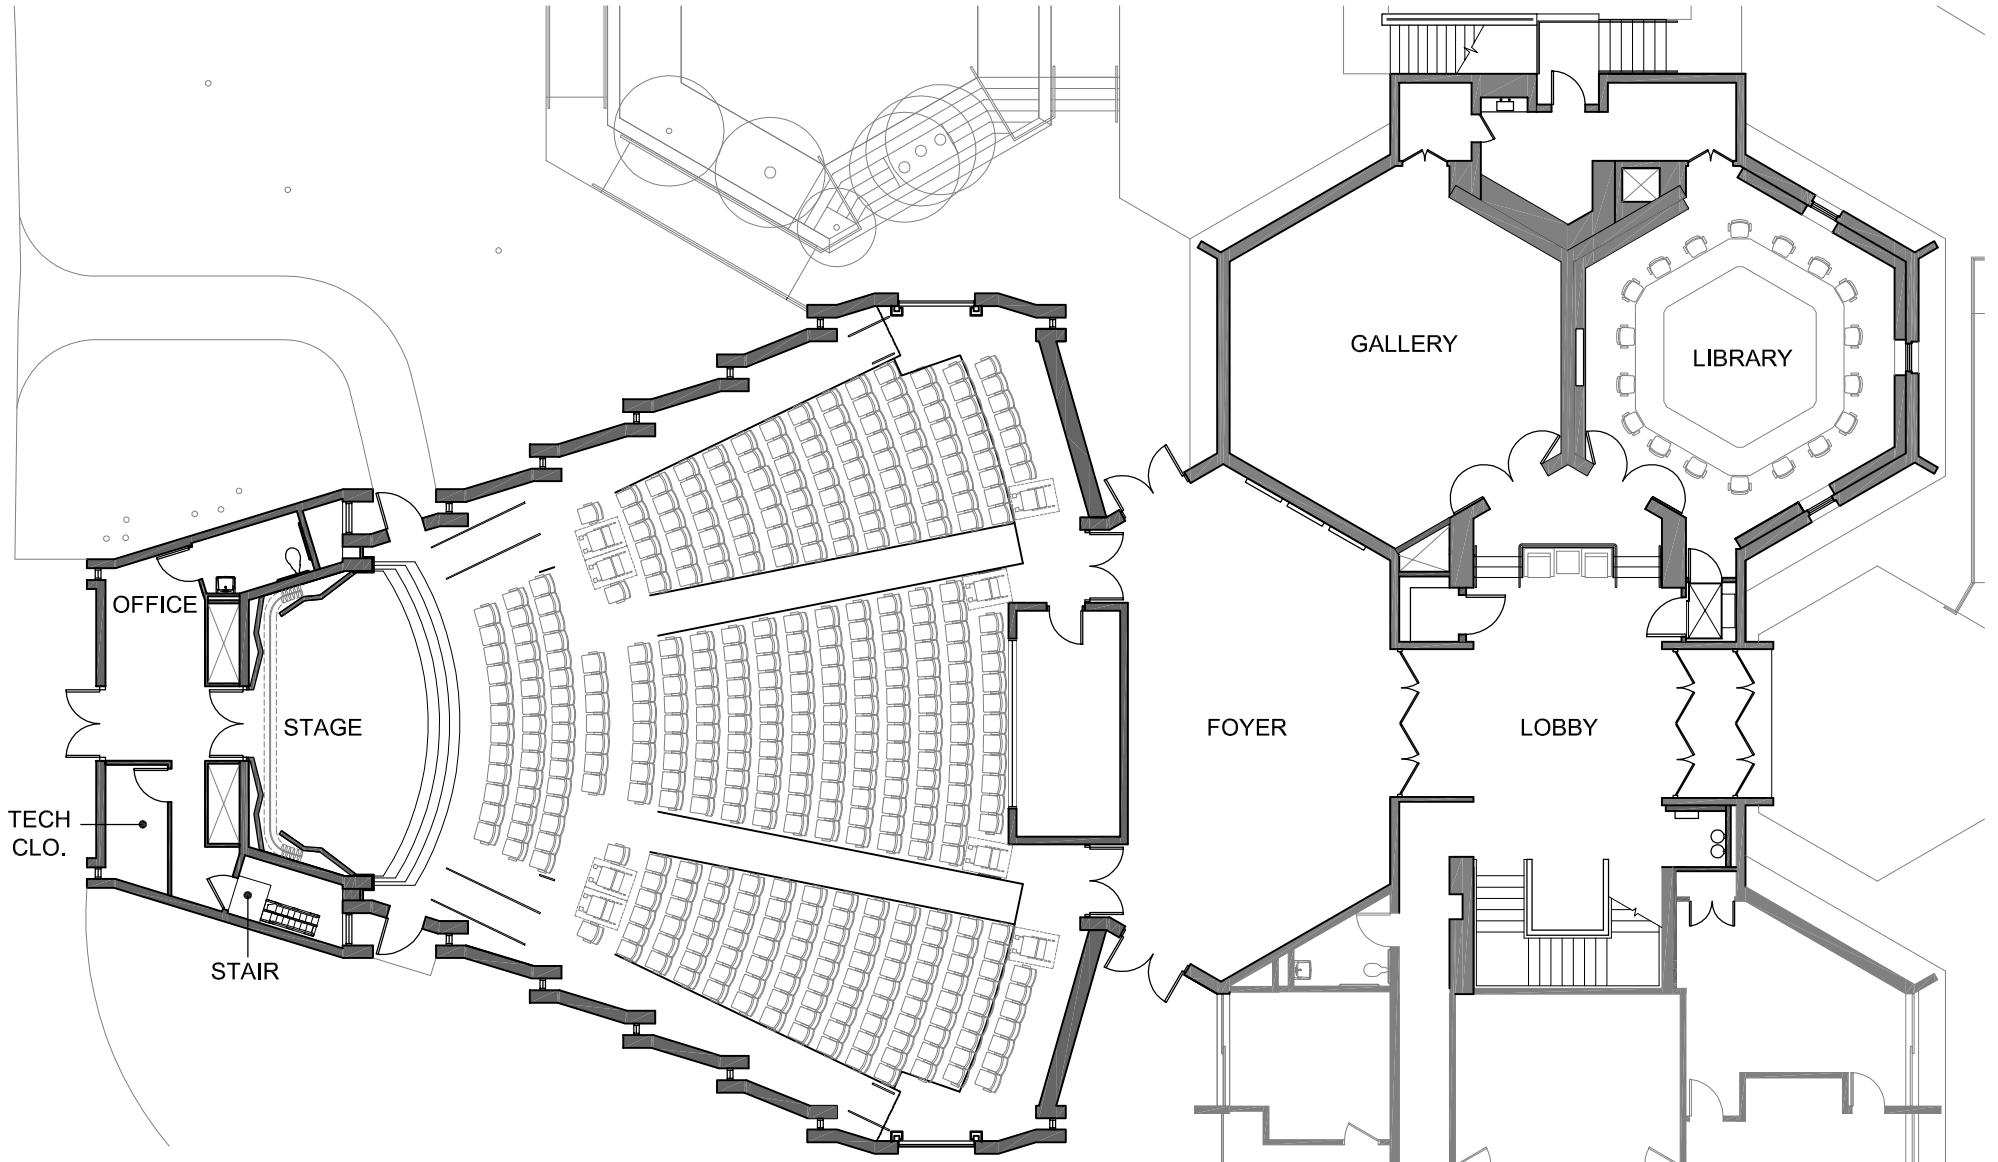

Paepke Memorial Building

Not to Scale

	SQ. FT.	U SHAPE	HOLLOW SQUARE	ROUNDTABLE	CLASSROOM	THEATER	RECEPTION	DINING
PAEPCKE AUDITORIUM	4,035	N/A	N/A	N/A	N/A	410	N/A	N/A
PAEPCKE ART GALLERY	700	N/A	N/A	12	N/A	50	80	N/A
PAEPCKE LIBRARY	700	19	18	24	20	50	40	N/A
MAYER COURTYARD	1,200	N/A	N/A	N/A	N/A	50	100	N/A