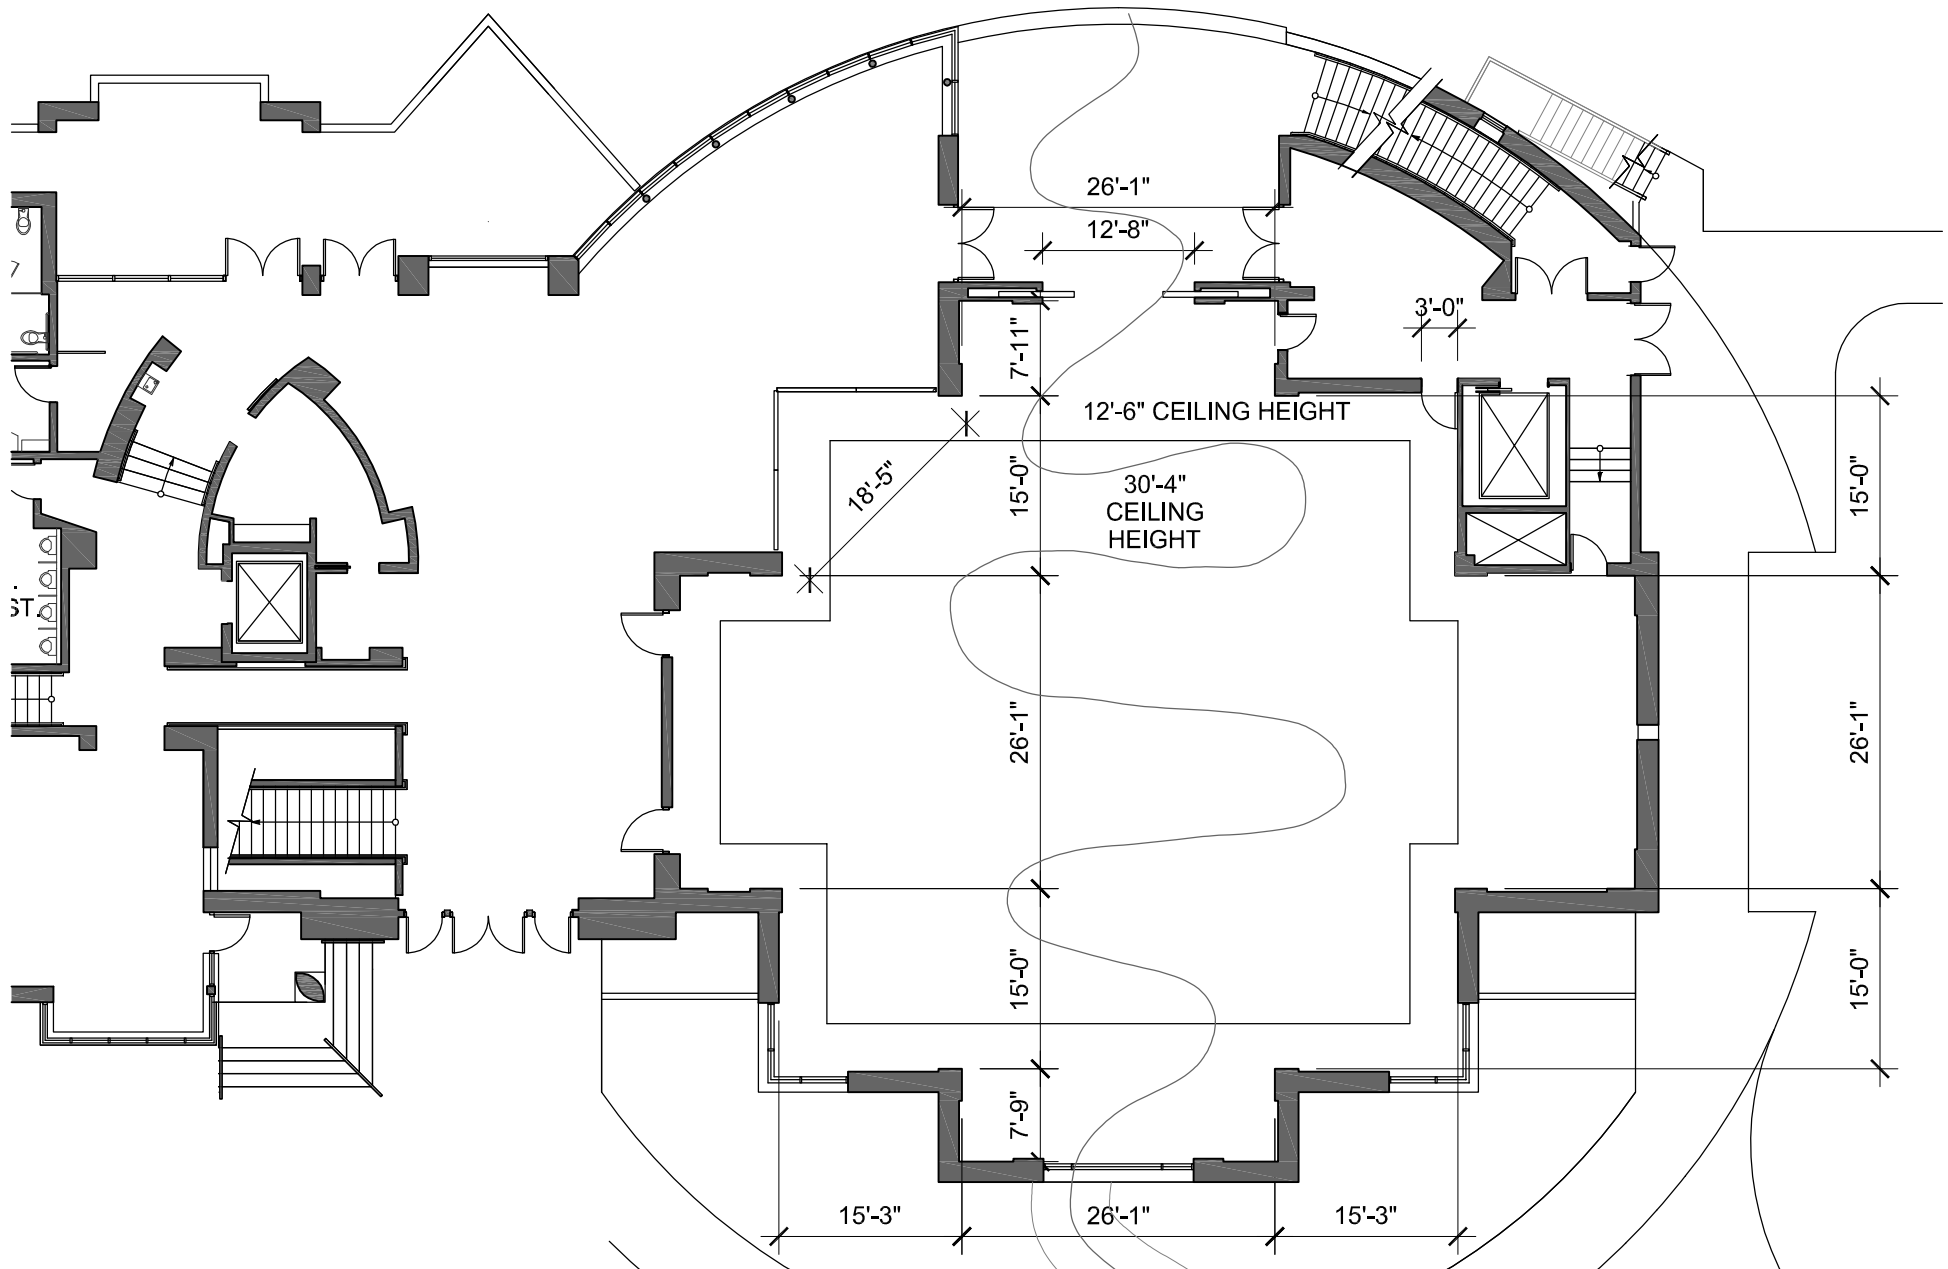

Kaufman Room

Doerr-Hosier Center

Scale: 1/16"=1'-0"

Doerr-Hosier Center

Main Level
Not to Scale

	SQ. FT.	U SHAPE	HOLLOW SQUARE	ROUNDTABLE	CLASSROOM	THEATER	RECEPTION	DINING
MCNULTY ROOM	4,235	75	56	60	120	350	400	300
KAUFMAN ROOM	1,145	26	30	20	40	100	100	56
CATTO ROOM	666	11	20	22	N/A	50	50	32

McNulty Room

Doerr-Hosier Center

Scale: 1/16"=1'-0"

Doerr-Hosier Center

Upper Level
Not to Scale

	SQ. FT.	U SHAPE	HOLLOW SQUARE	ROUNDTABLE	CLASSROOM	THEATER	RECEPTION	DINING
MCNULTY ROOM	4,235	75	56	60	120	350	400	300
KAUFMAN ROOM	1,145	26	30	20	40	100	100	56
CATTO ROOM	666	11	20	22	N/A	50	50	32

Catto Room

Doerr-Hosier Center

Scale: 1/16"=1'-0"

Koch Seminar Building

Scale: 1/16" = 1'-0"

	SQ. FT.	U SHAPE	HOLLOW SQUARE	ROUNDTABLE	CLASSROOM	THEATER	RECEPTION	DINING
BOOZ-ALLEN HAMILTON ROOM	1,800	80	36	54	80	110	N/A	N/A
LAUDER ROOM	1,800	80	36	36	80	110	N/A	N/A
STRANAHAN ROOM	765	19	18	24	30	40	N/A	N/A