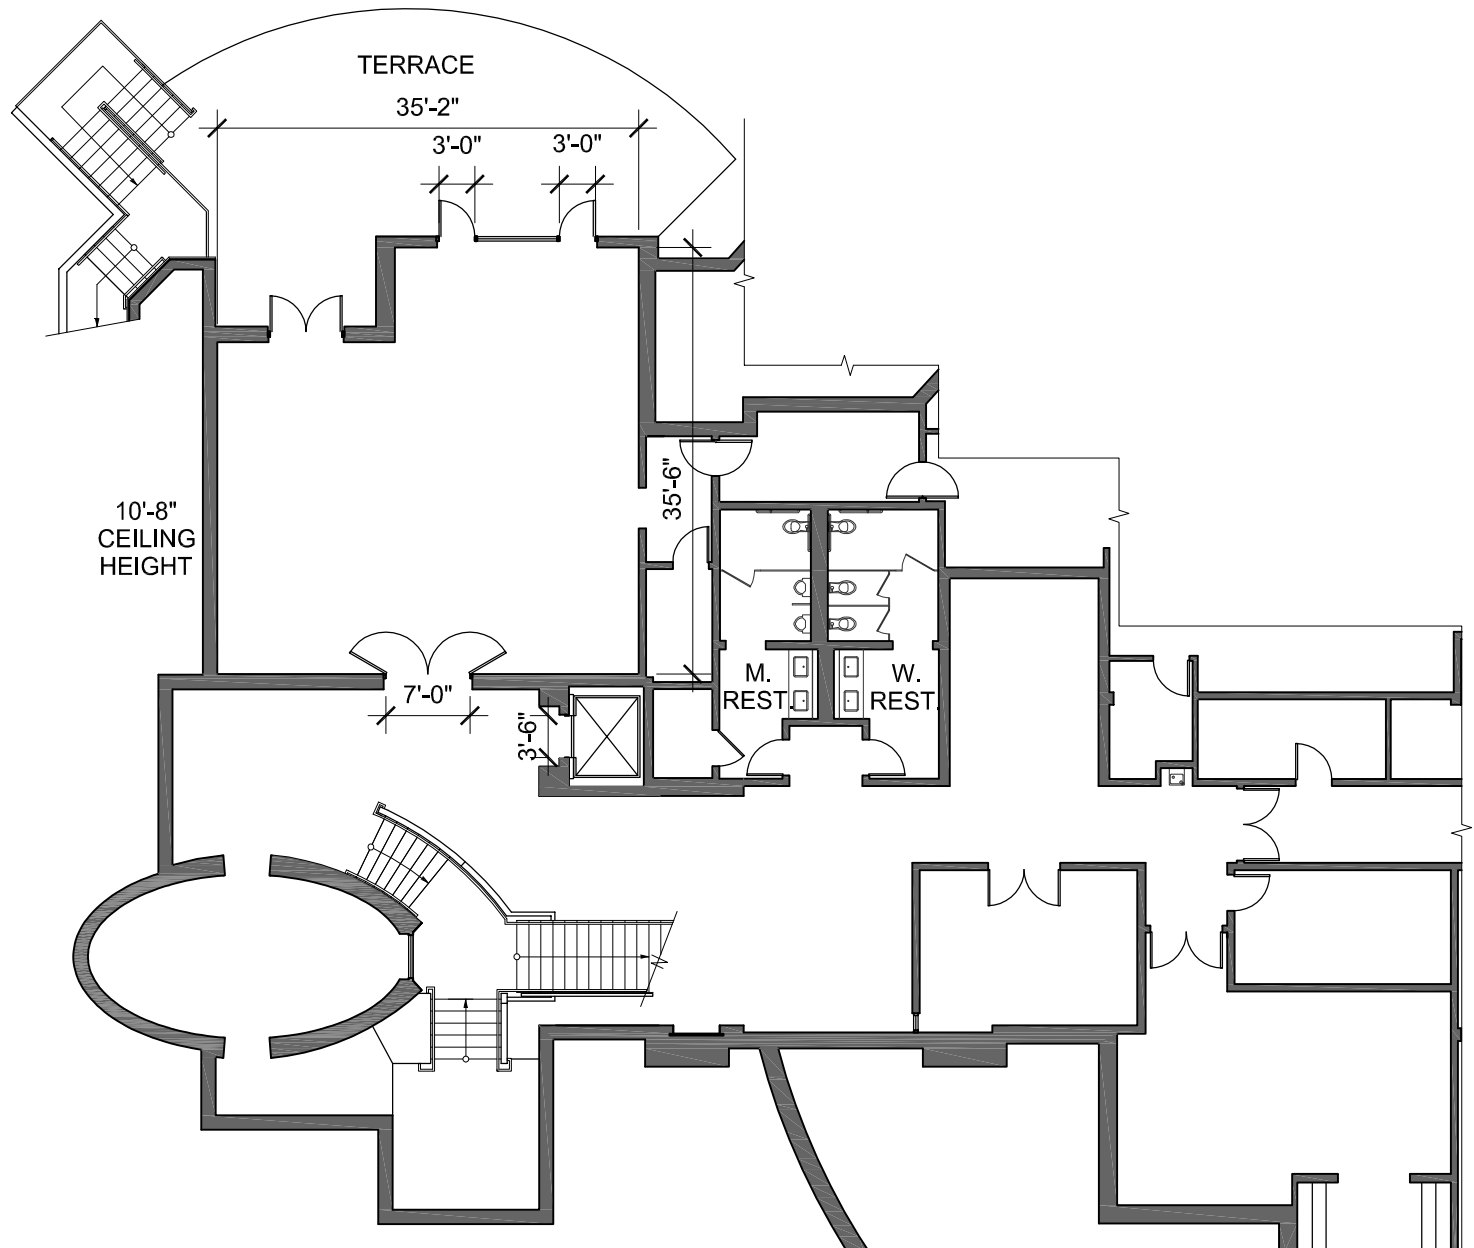

Doerr-Hosier Center

Lower Level
Not to Scale

	SQ. FT.	U SHAPE	HOLLOW SQUARE	ROUNDTABLE	CLASSROOM	THEATER	RECEPTION	DINING
MCNULTY ROOM	4,235	75	56	60	120	350	400	300
KAUFMAN ROOM	1,145	26	30	20	40	100	100	56
CATTO ROOM	666	11	20	22	N/A	50	50	32

Kaufman Room

Doerr-Hosier Center

Scale: 1/16"=1'-0"

Doerr-Hosier Center

Main Level
Not to Scale

	SQ. FT.	U SHAPE	HOLLOW SQUARE	ROUNDTABLE	CLASSROOM	THEATER	RECEPTION	DINING
MCNULTY ROOM	4,235	75	56	60	120	350	400	300
KAUFMAN ROOM	1,145	26	30	20	40	100	100	56
CATTO ROOM	666	11	20	22	N/A	50	50	32