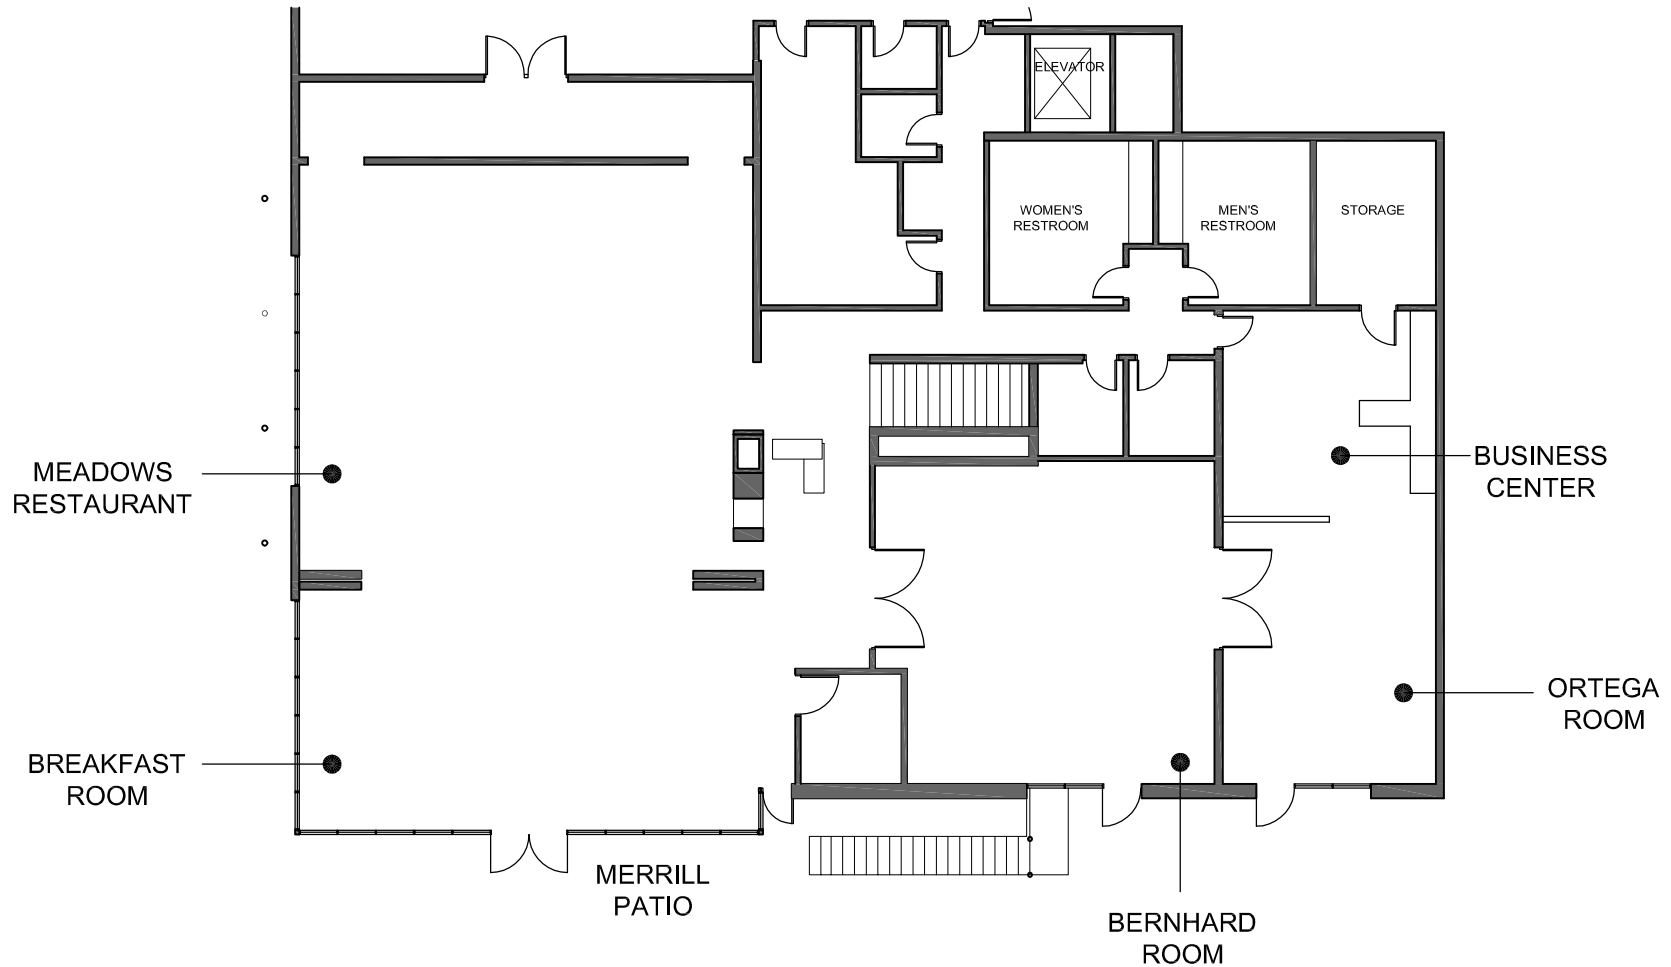

U SHAPE
23

HOLLOW SQUARE
20

ROUNDTABLE
28

CLASSROOM
30

THEATER
50

RECEPTION
N/A

DINING
N/A

Reception Center

Main Level
Not to Scale

RECEPTION CENTER	SQ. FT.	U SHAPE	HOLLOW SQUARE	ROUNDTABLE	CLASSROOM	THEATER	RECEPTION	DINING
PLATO'S	850	N/A	32	N/A	N/A	50	100	40
DAVIS DECK	1000	N/A	N/A	N/A	N/A	100	100	N/A

Reception Center

Main Level

Scale: 1/16"=1'-0"

Reception Center

Lower Level
Not to Scale

	SQ. FT.	U SHAPE	HOLLOW SQUARE	ROUNDTABLE	CLASSROOM	THEATER	RECEPTION	DINING
MEADOWS RESTAURANT	1,375	N/A	N/A	N/A	N/A	120	200	110
BERNHARD ROOM	650	18	24	N/A	24	50	50	40
MERRILL PATIO	1,575	N/A	N/A	N/A	N/A	150	150	60