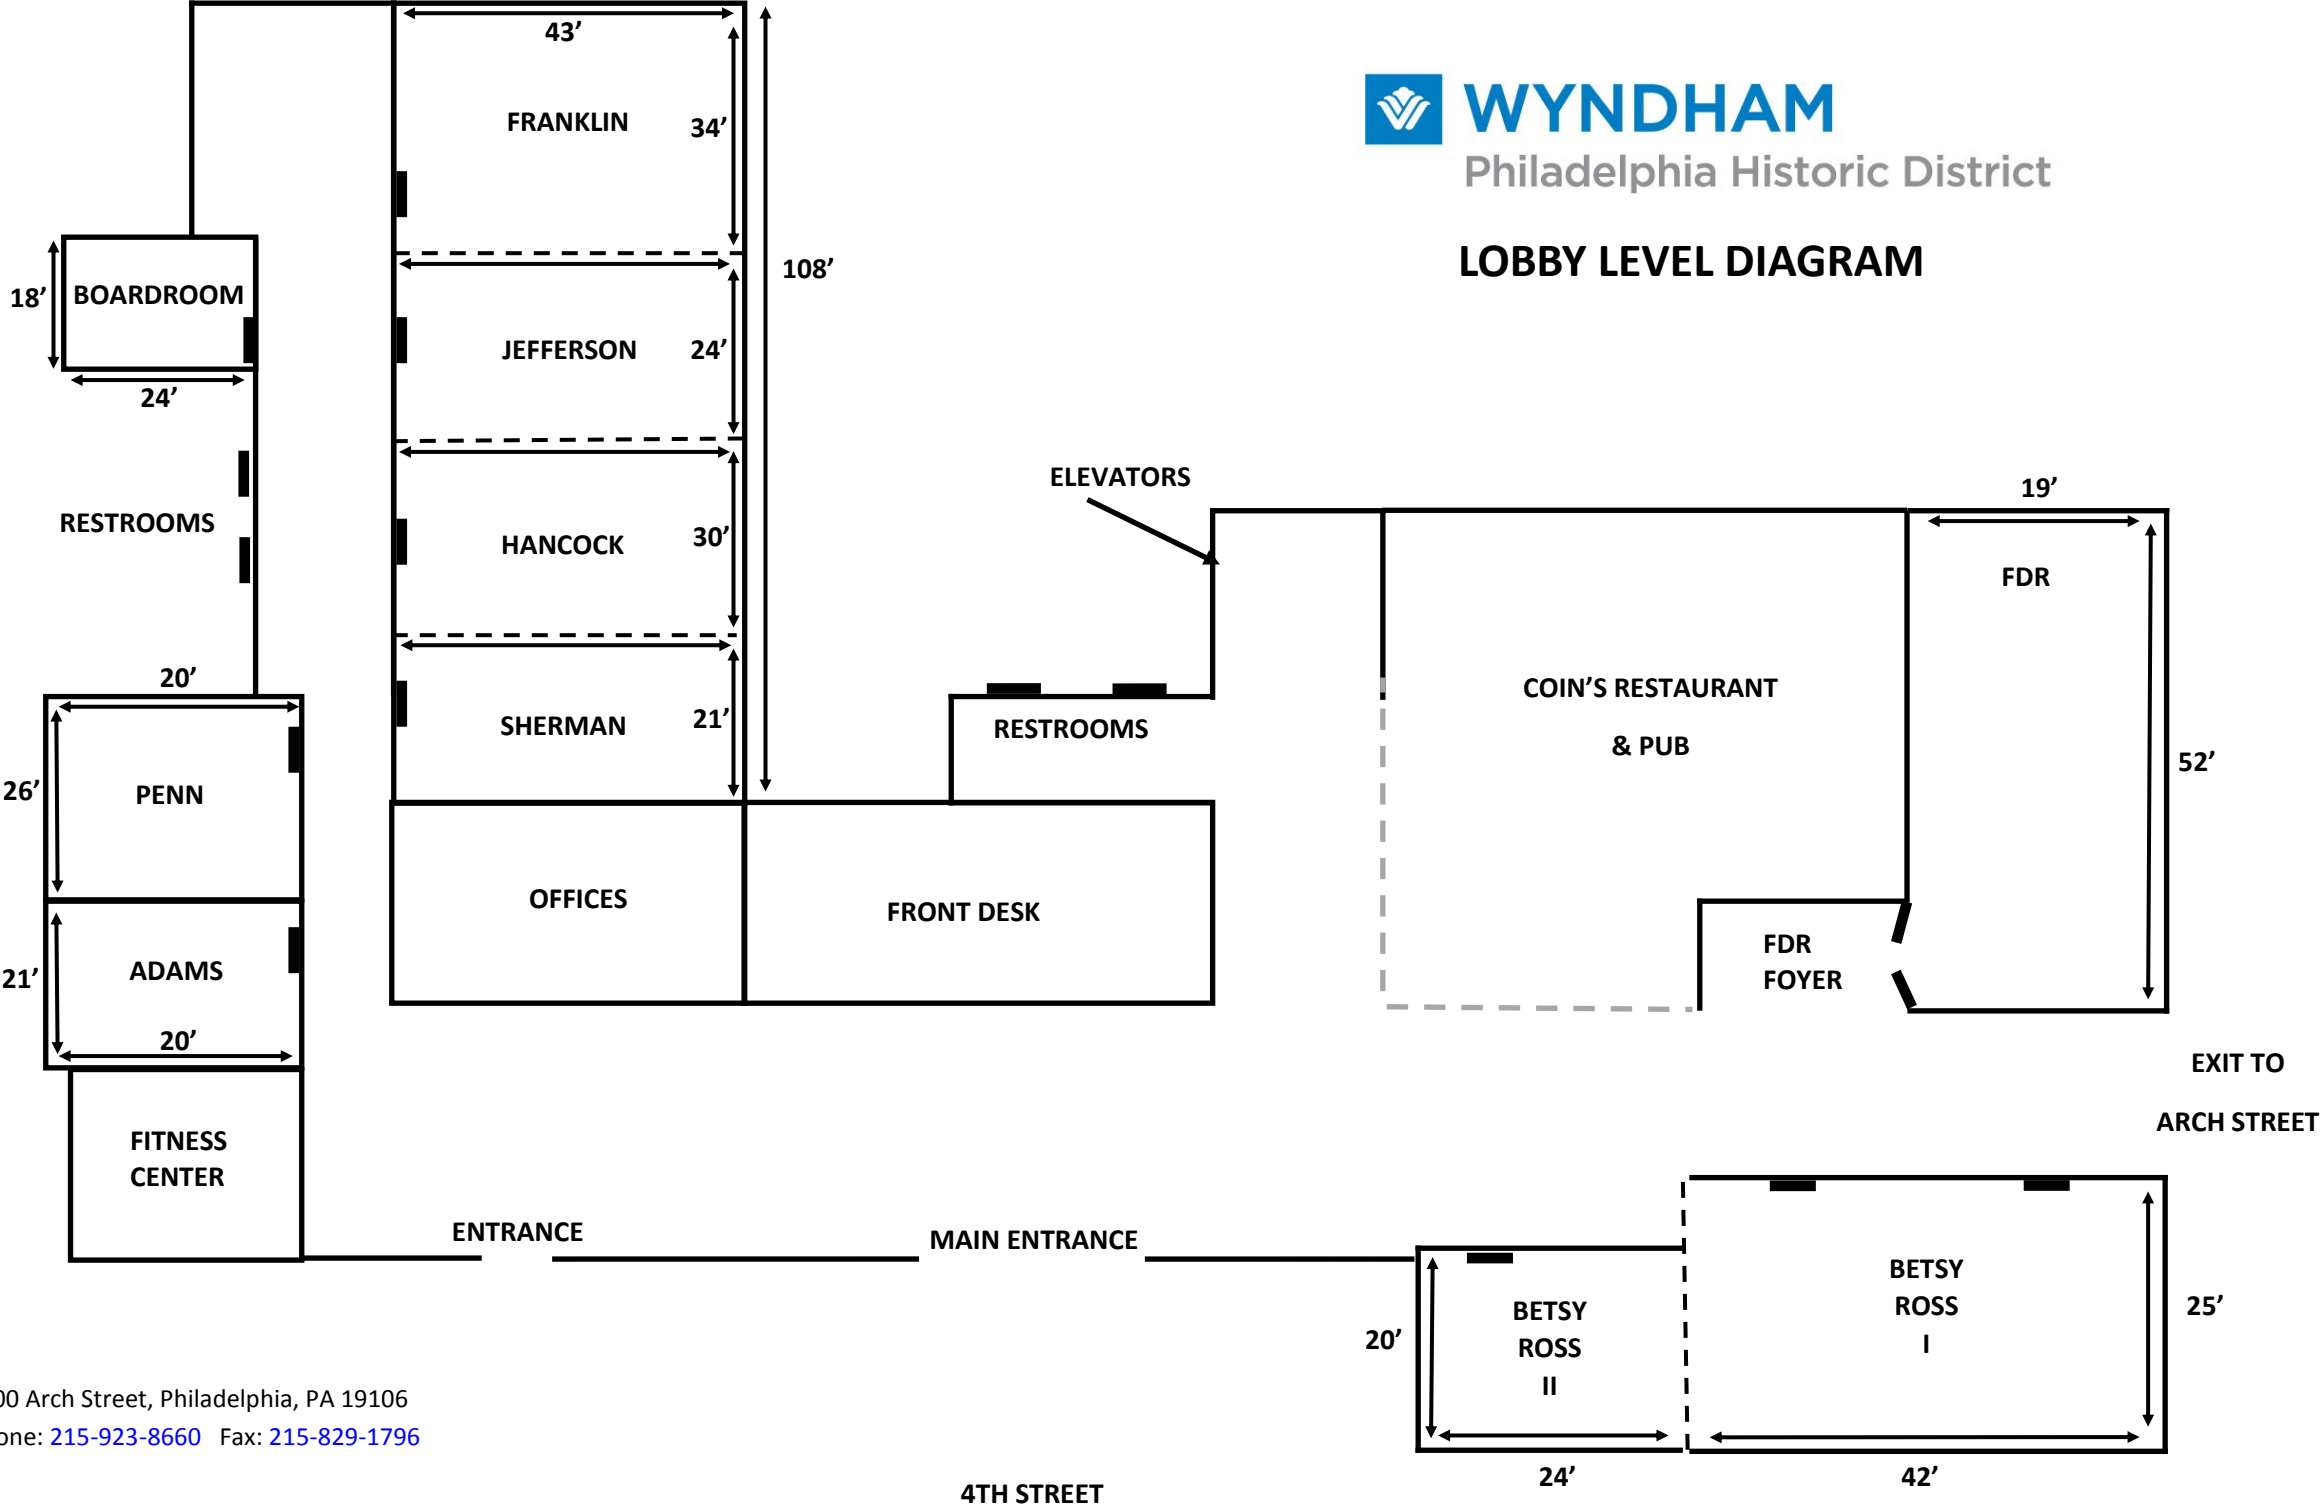

WYNDHAM

Philadelphia Historic District

LOBBY LEVEL DIAGRAM

400 Arch Street, Philadelphia, PA 19106
Phone: 215-923-8660 Fax: 215-829-1796

4TH STREET